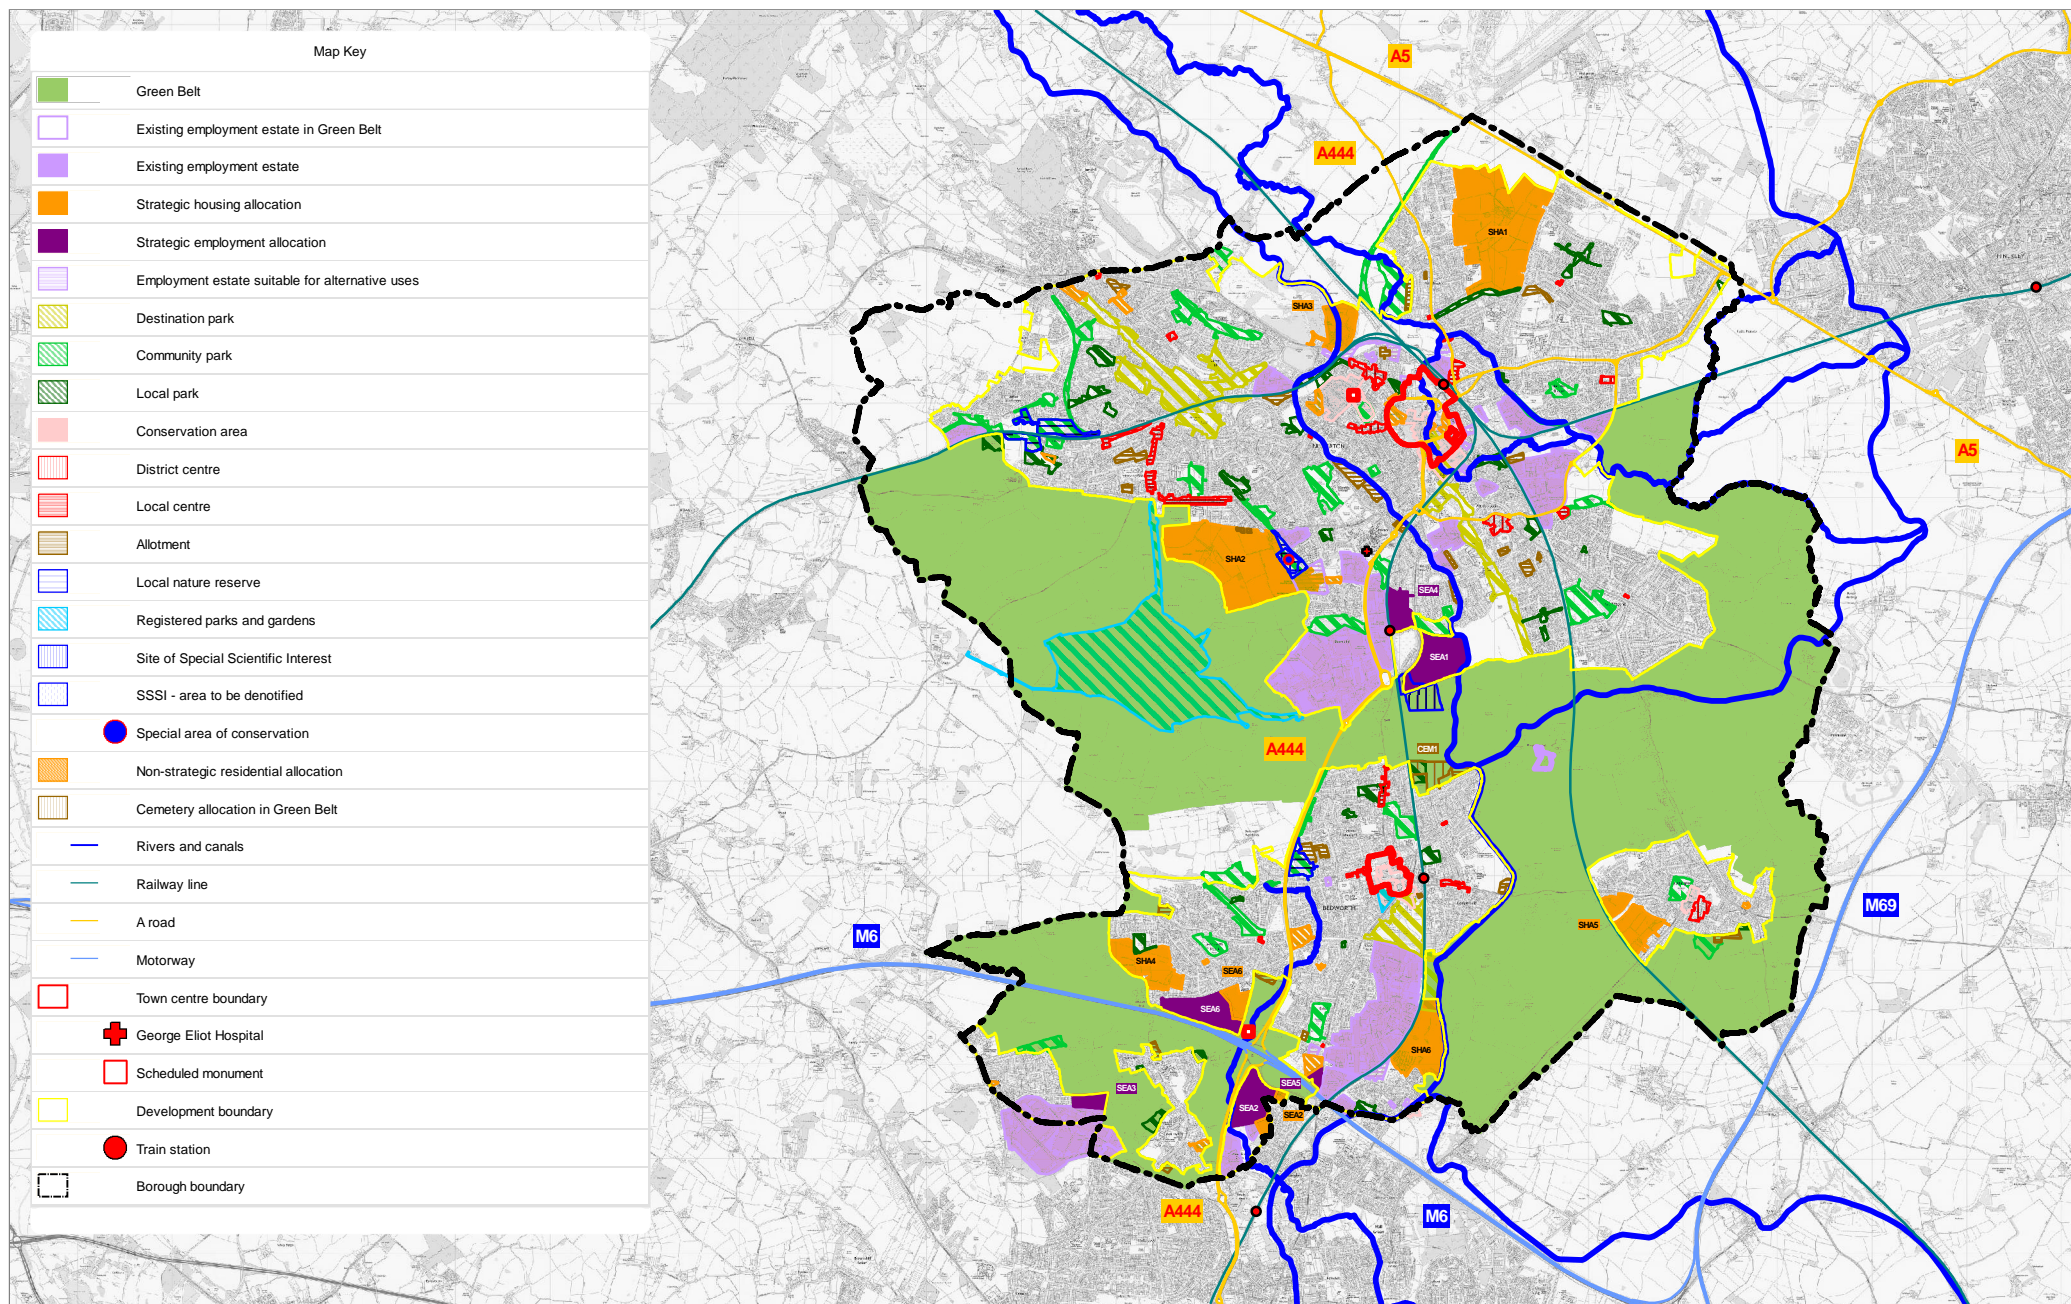

Cabinet - 26th July 2023

Appendix D

Borough Plan Review

Draft Borough Plan Map

Draft Borough Plan Review Policies Map

For reference purposes only. No further copies may be made.

(C) Crown copyright. All rights reserved.