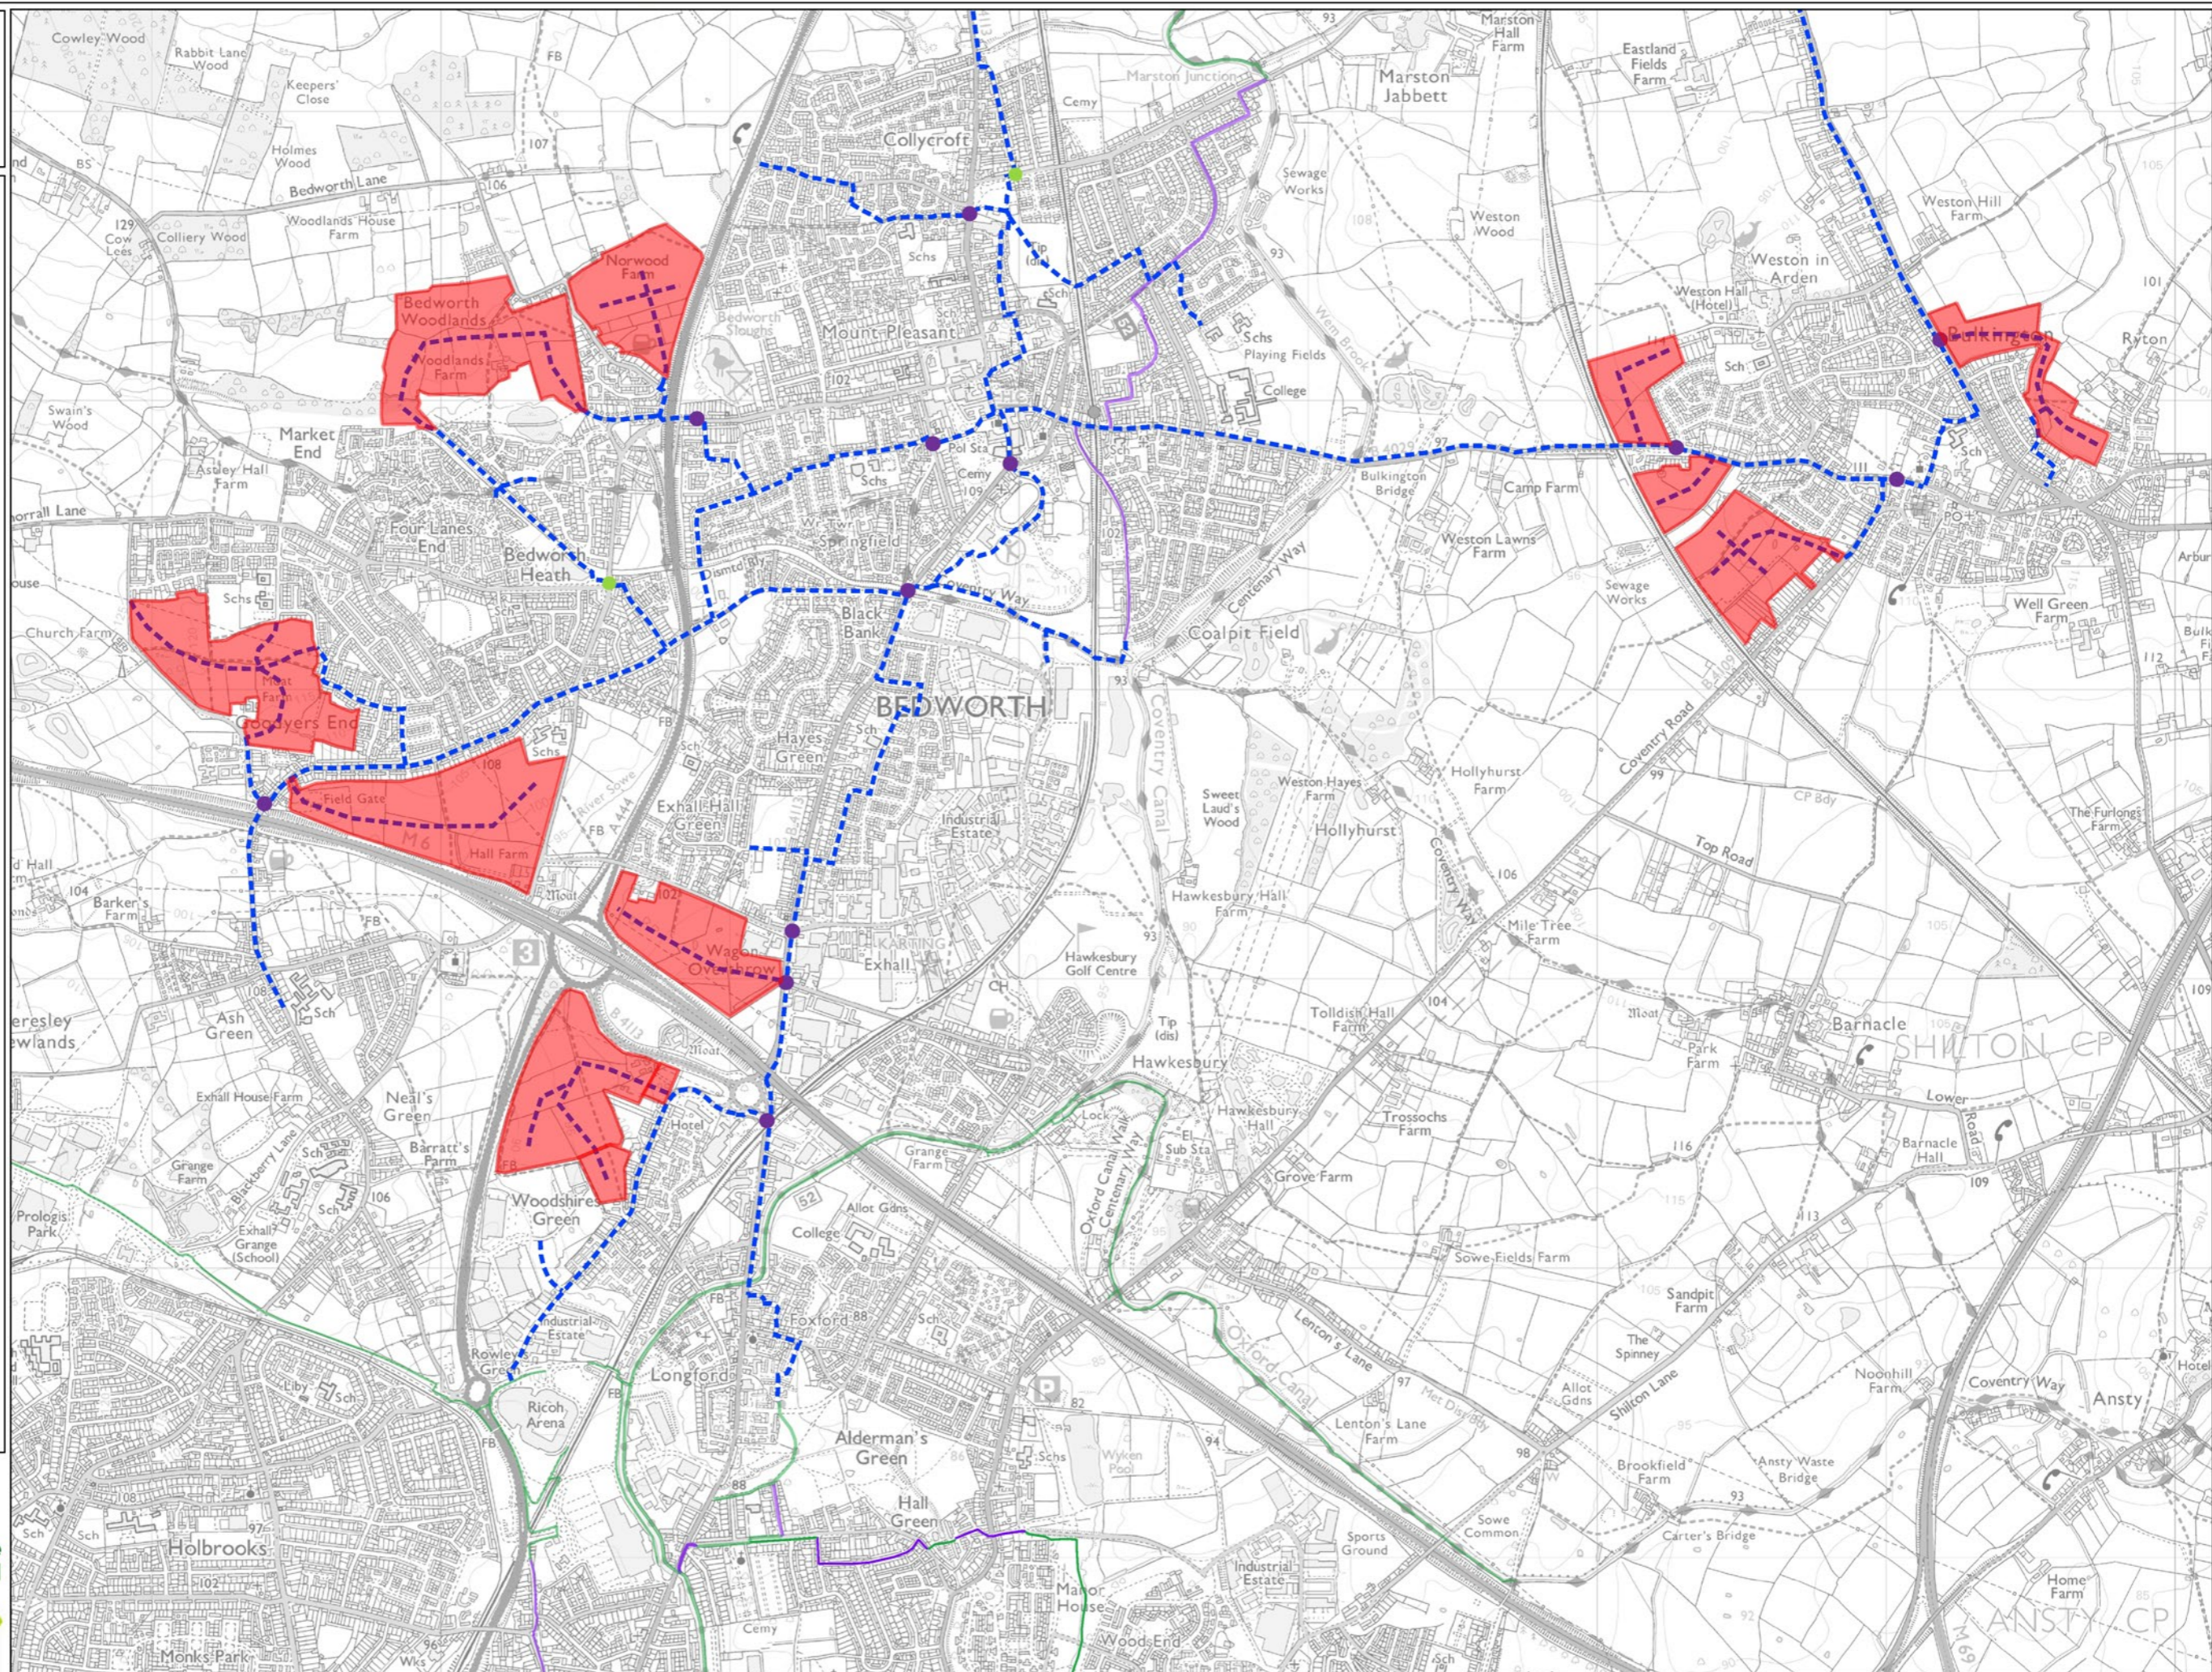

Bedworth Cycle Network Plan

March 2018

Routes

- Proposed Cycle Route
- Existing, Traffic-free
- Existing, On-road

Crossings

- Existing facility
- New facility

Warwickshire Development Areas

This map was produced by Edward Healey on 19 March 2018 Scale 1:15000