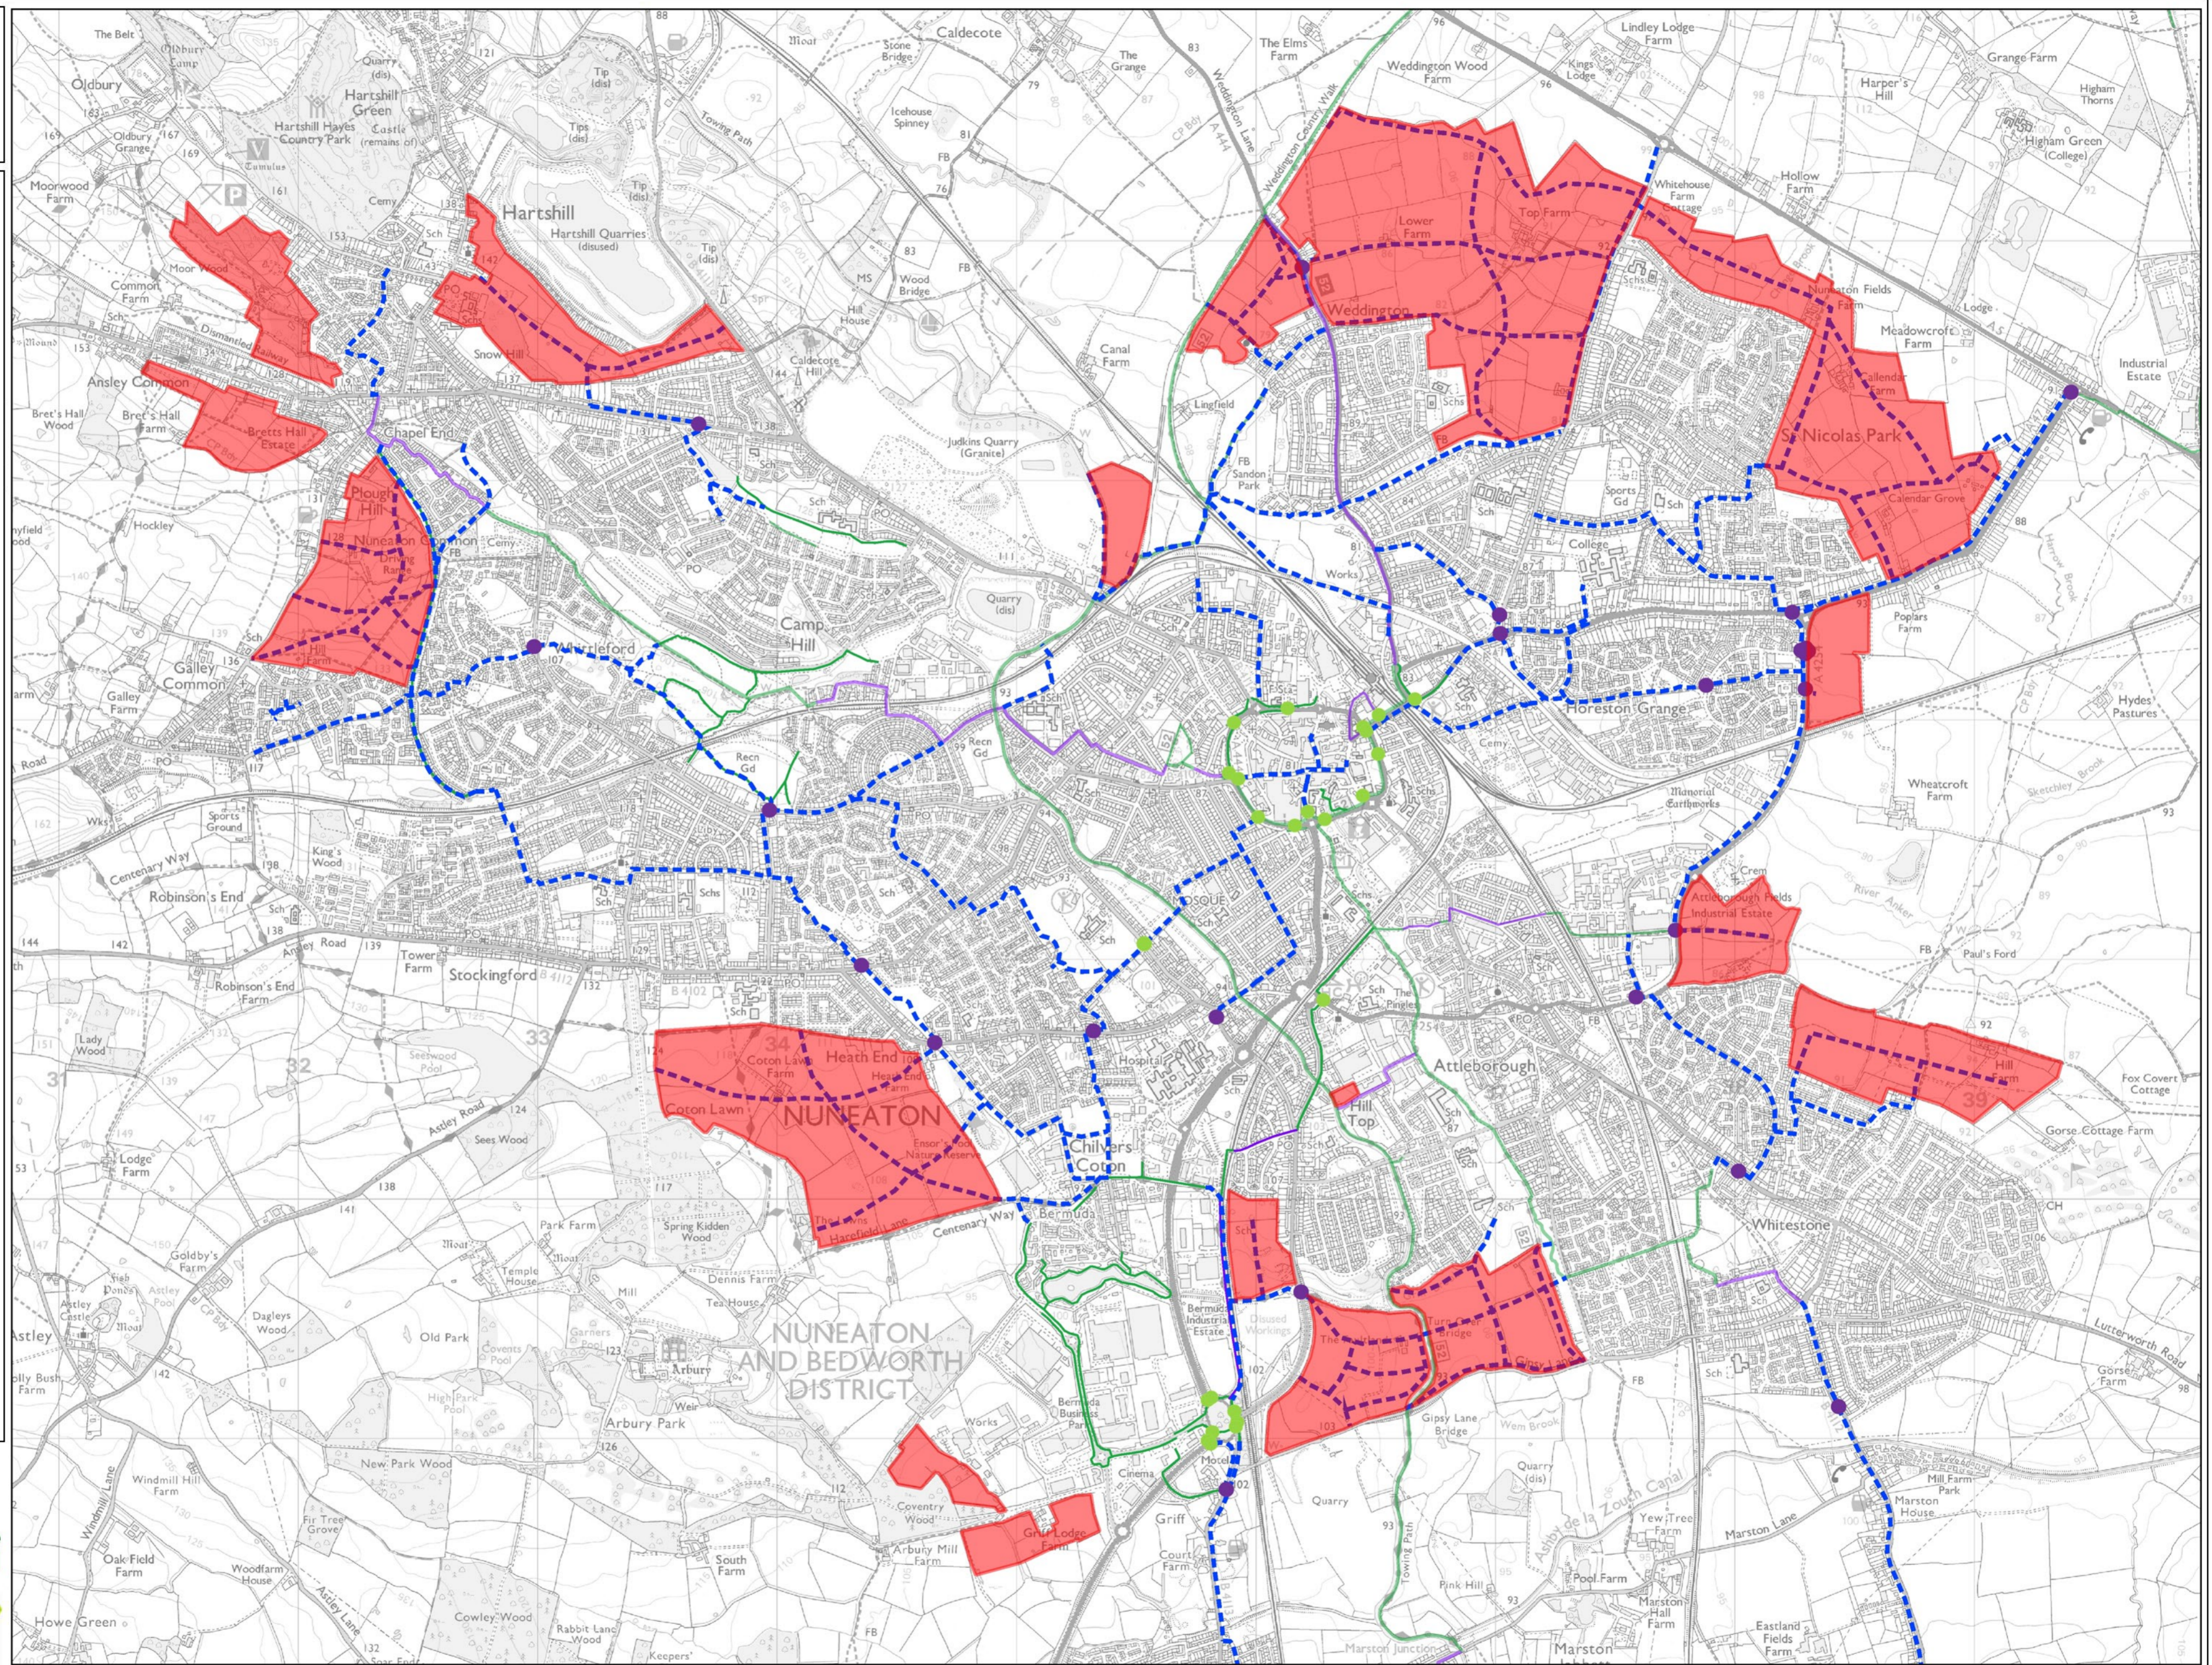

Nuneaton Cycle Networks

March 2018

Routes

- Proposed Cycle Routes
- Existing, Traffic-free
- Existing, On-road

Crossings

- Existing facility
- New facility

Warwickshire Development Areas

This map was produced by by Edward Healey on 12 March 2018 Scale 1:18000