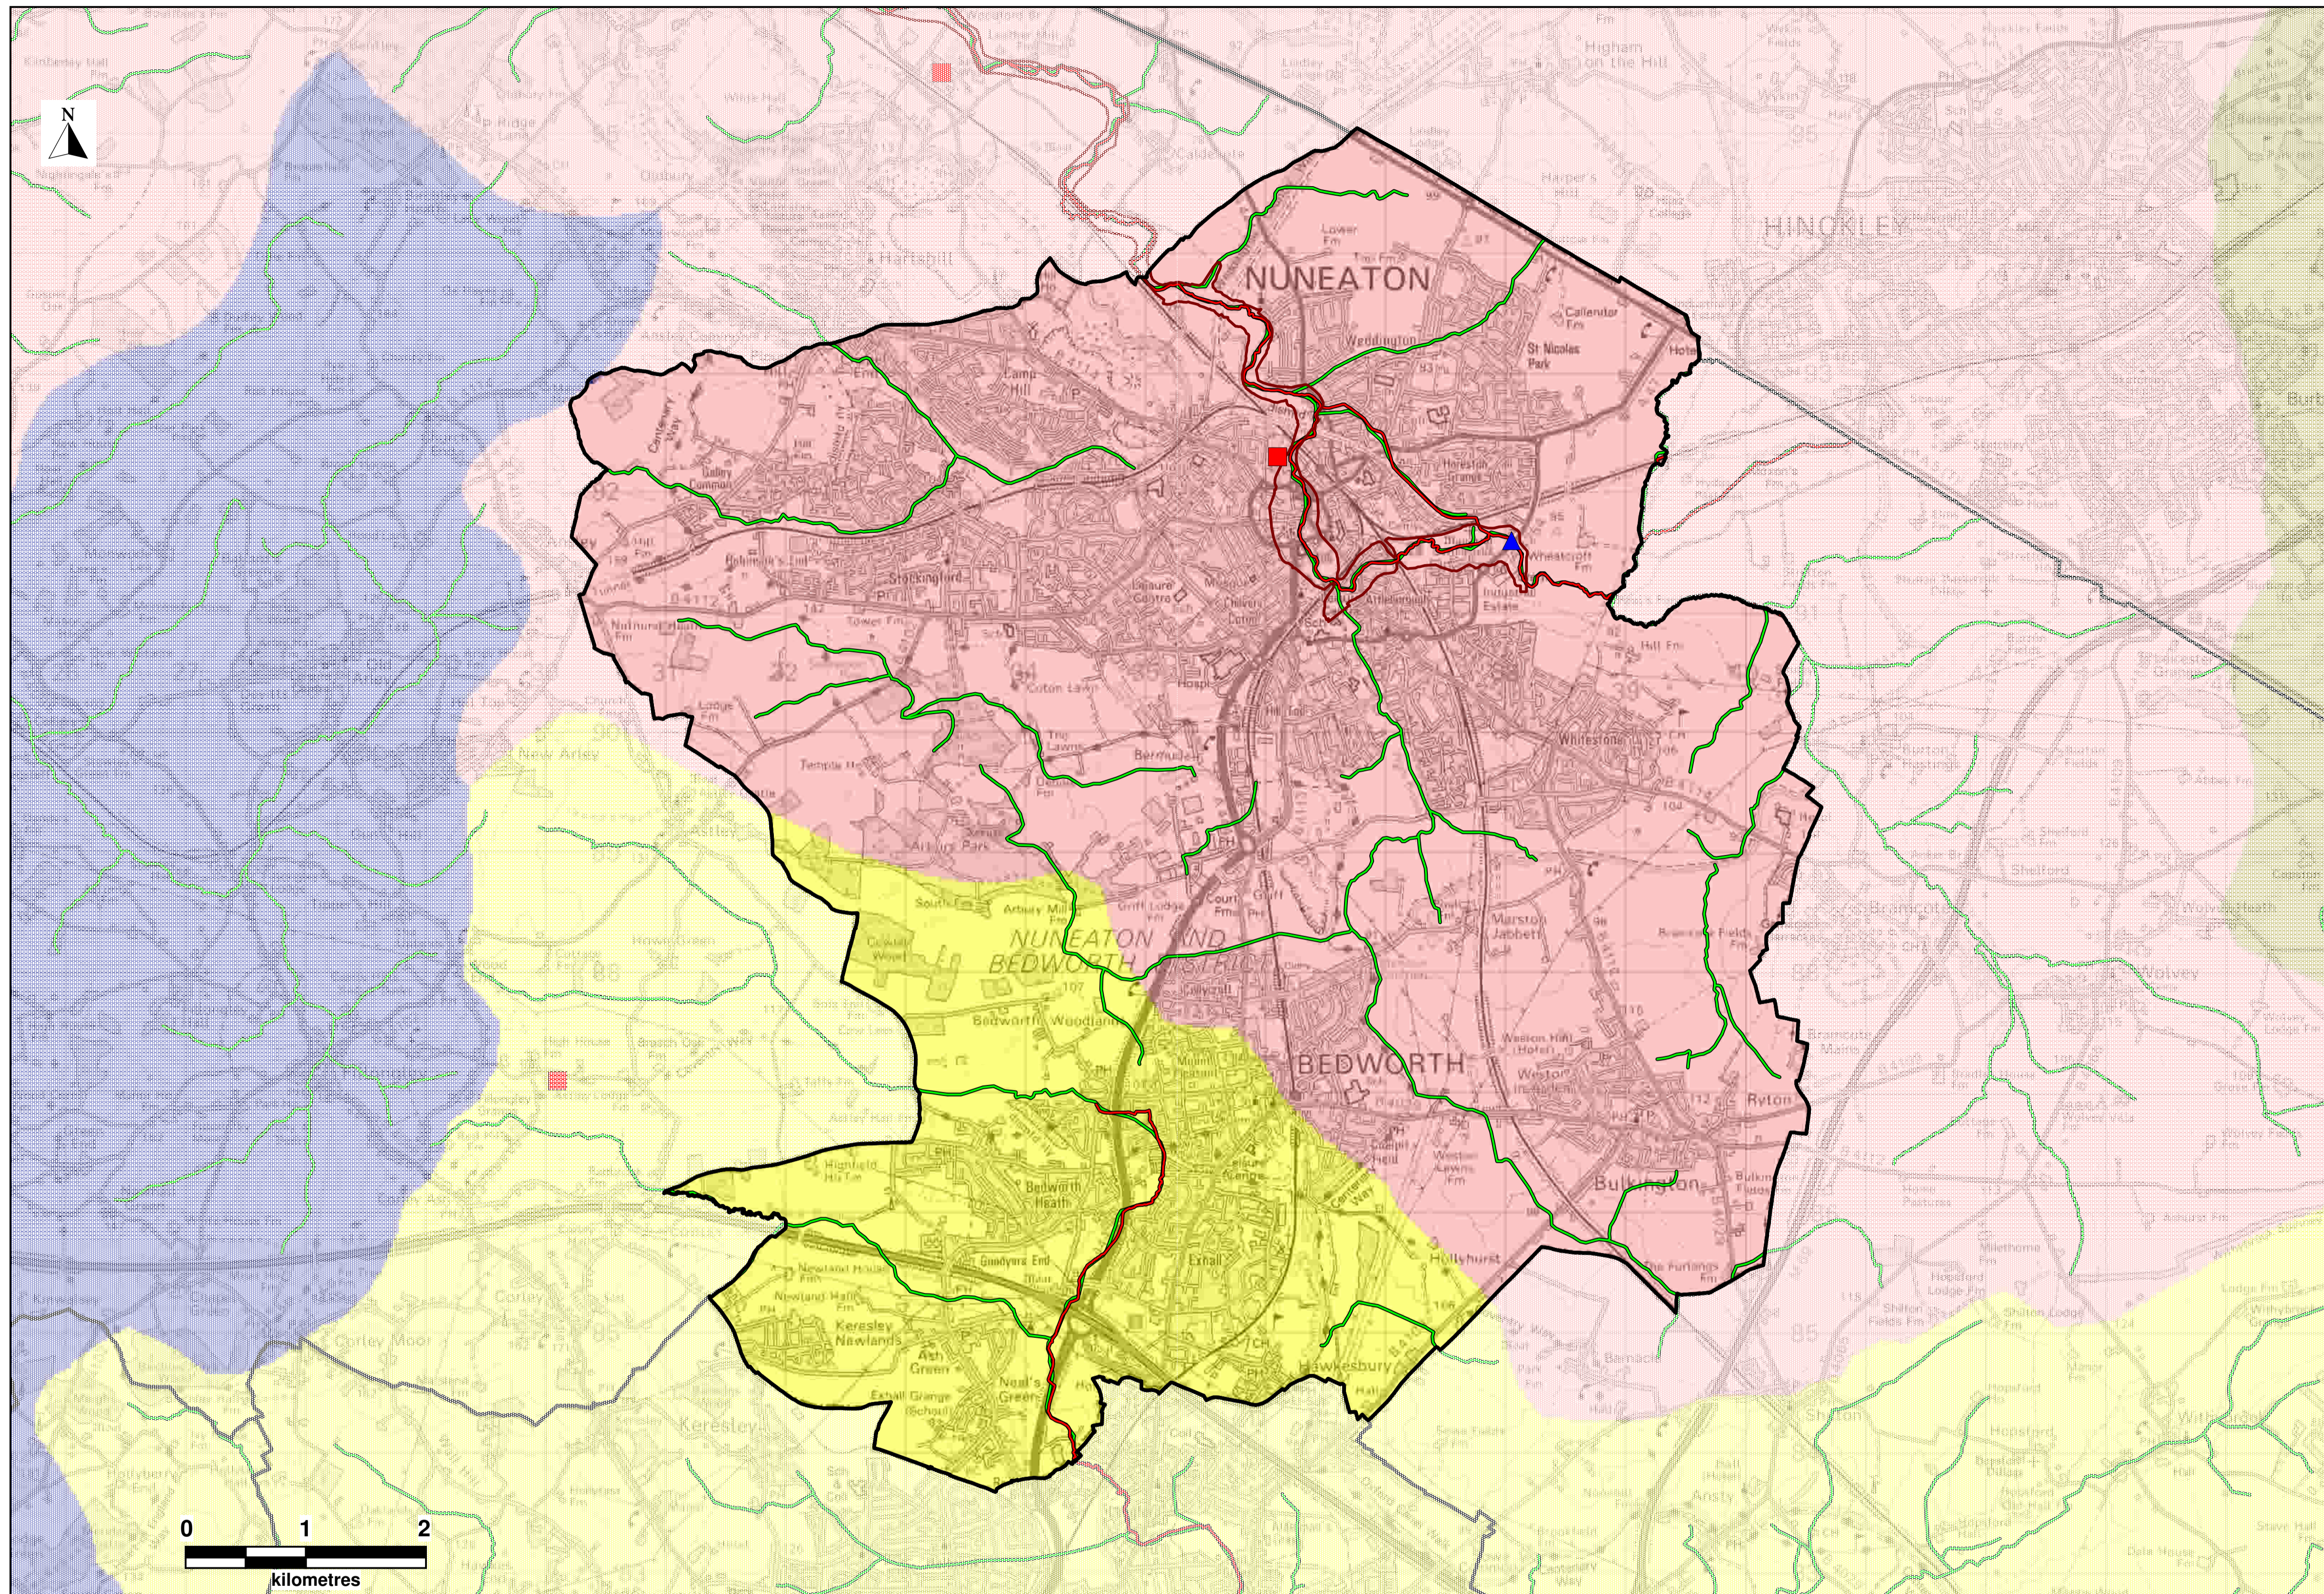

Location Plan:-