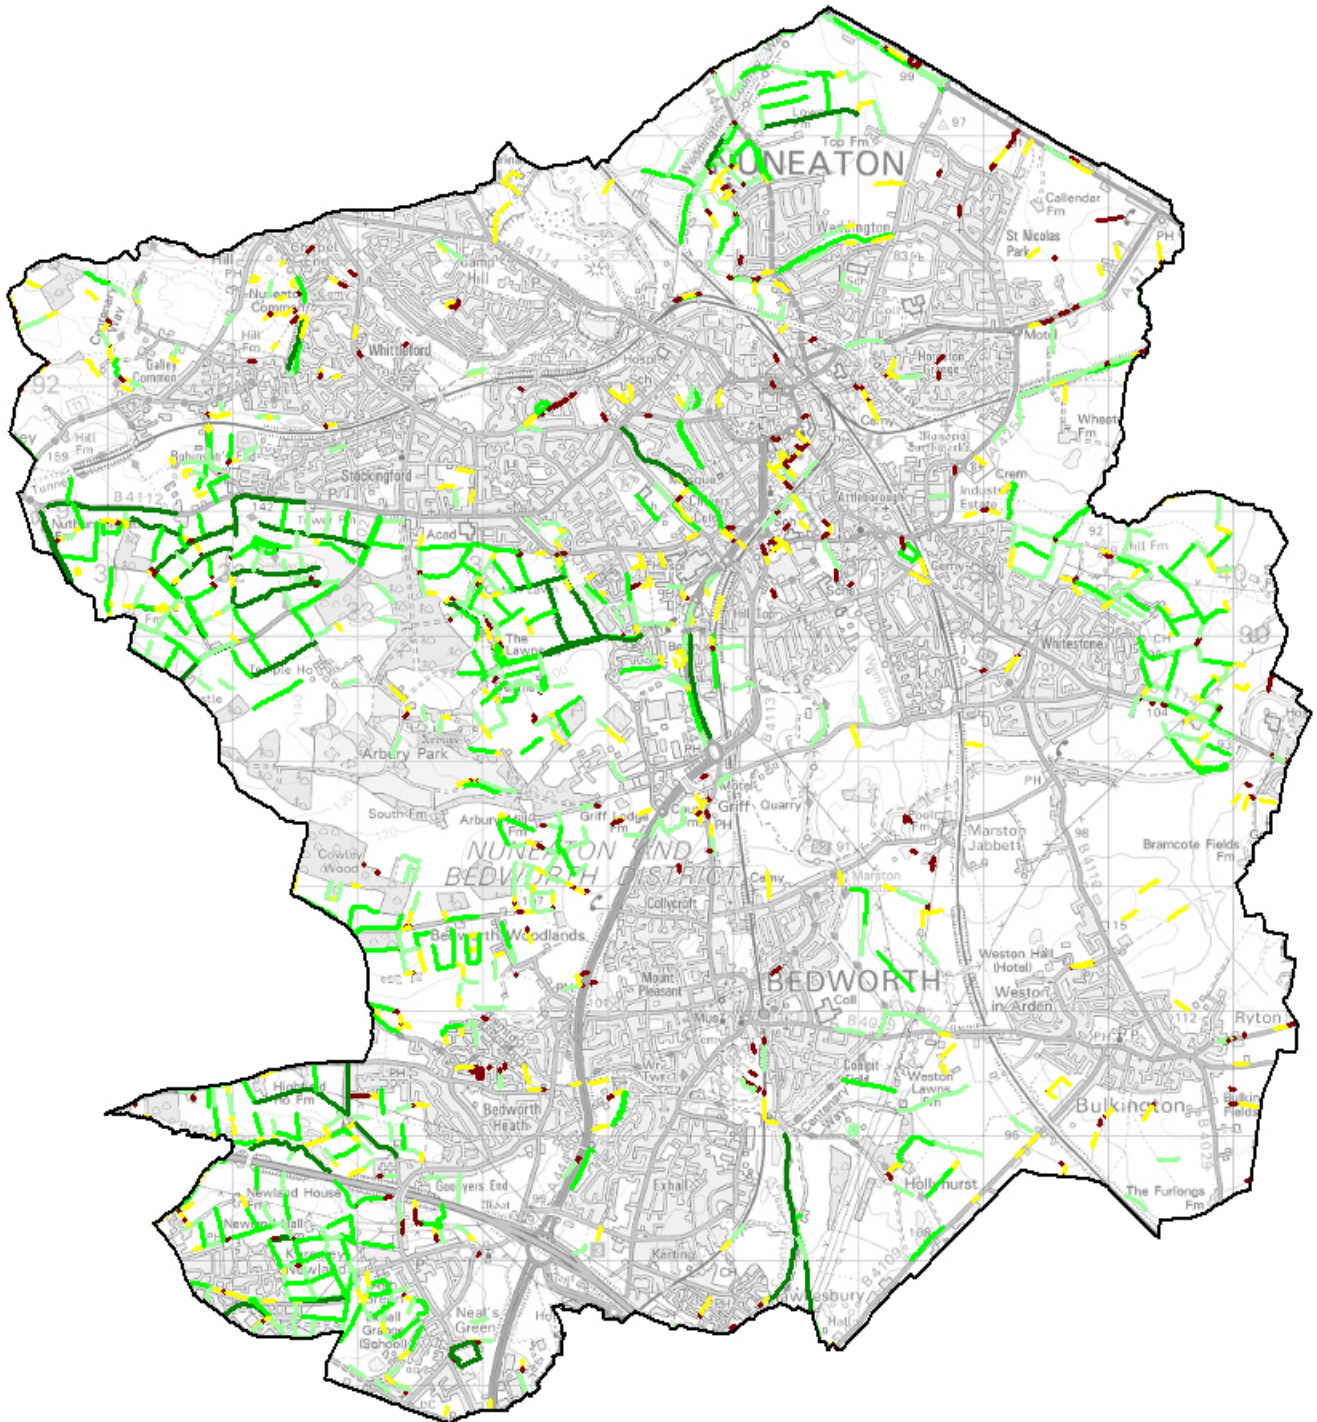

Hedgerow feature connectivity score

-  High
-  High /Medium
-  Medium
-  Medium/Low
-  Low

HBA