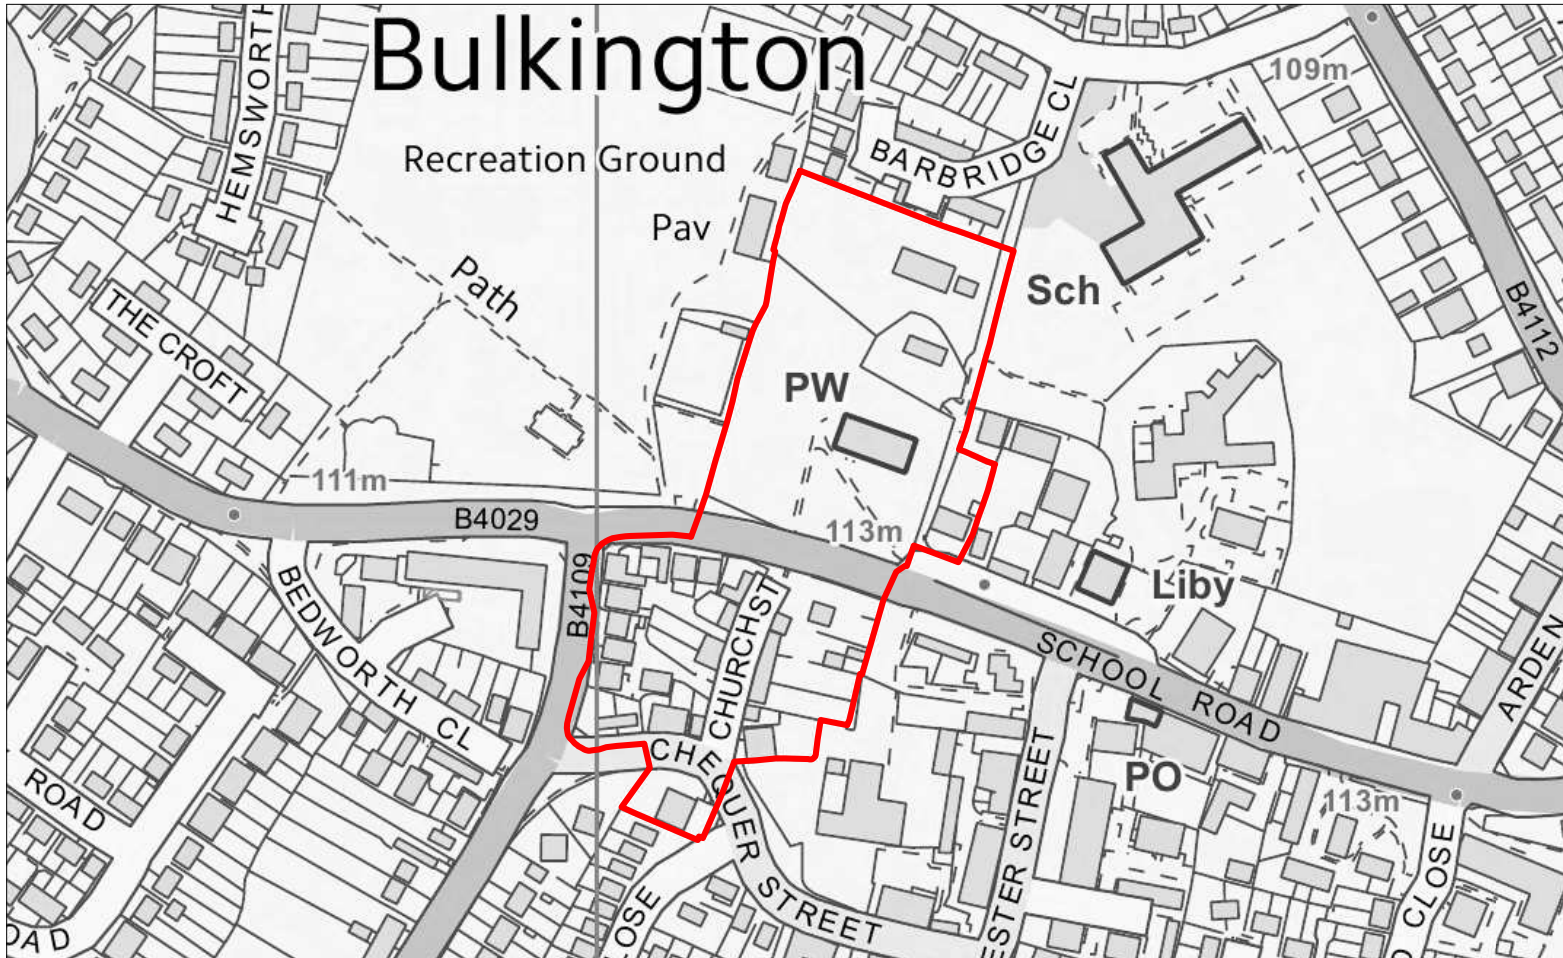

Contains Ordnance Survey data (C) Crown copyright and database rights 2015
Nuneaton and Bedworth Borough Council
100018416

Bulkington Conservation Area

Scale 1:2500