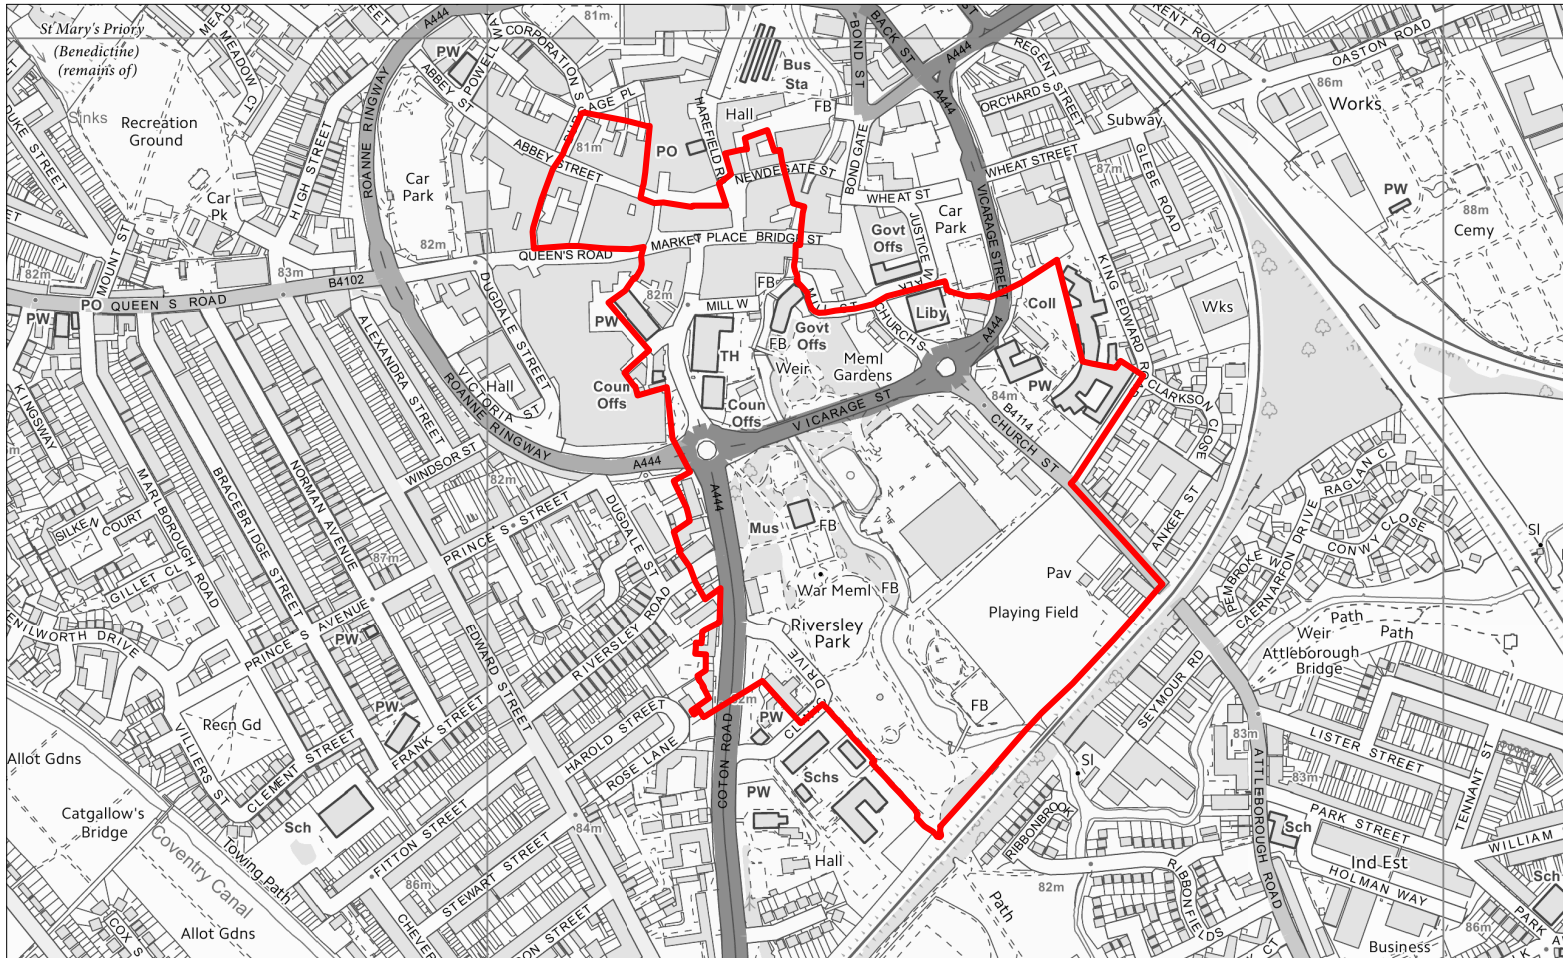

Scale 1:2500

Contains Ordnance Survey data (C) Crown copyright and database rights 2015
 Nuneaton and Bedworth Borough Council
 100018416

Hawkesbury Junction Conservation Area

Scale 1:2500

Contains Ordnance Survey data (C) Crown copyright and database rights 2015
 Nuneaton and Bedworth Borough Council
 100018416

Nuneaton Town Centre Conservation Area

Scale 1:6000

Appendix C - Town centres

Contains Ordnance Survey data (C) Crown copyright and database rights 2015
 Nuneaton and Bedworth Borough Council
 100018416

Bedworth Town Centre