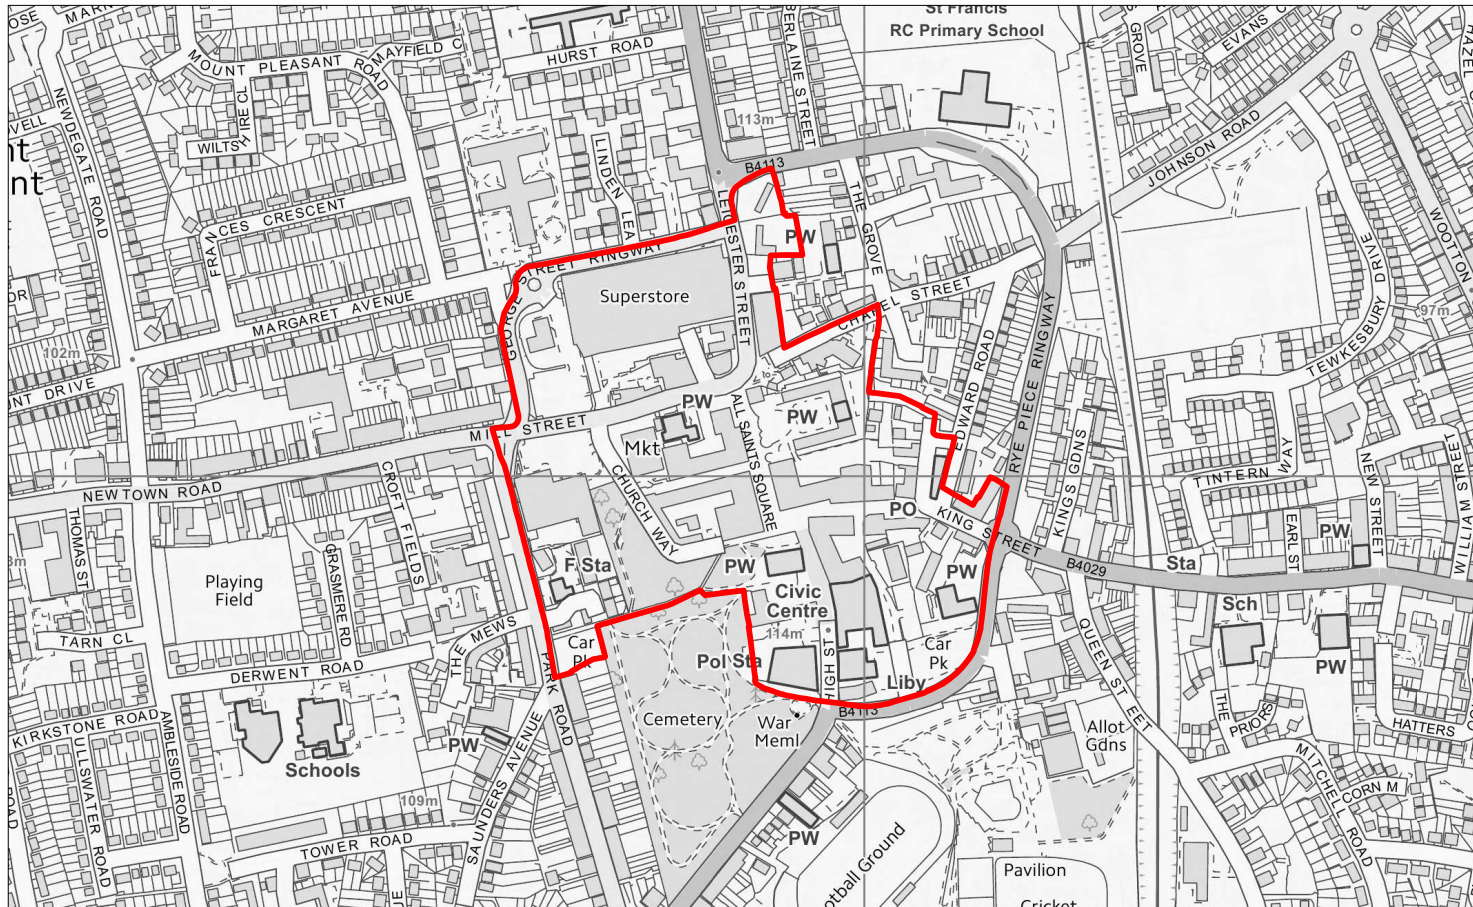

Scale 1:2500

Contains Ordnance Survey data (C) Crown copyright and database rights 2015
 Nuneaton and Bedworth Borough Council
 100018416

Hawkesbury Junction Conservation Area

Scale 1:2500

Contains Ordnance Survey data (C) Crown copyright and database rights 2015
 Nuneaton and Bedworth Borough Council
 100018416

Nuneaton Town Centre Conservation Area

Scale 1:6000

Appendix C - Town centres

Contains Ordnance Survey data (C) Crown copyright and database rights 2015
 Nuneaton and Bedworth Borough Council
 100018416

Bedworth Town Centre