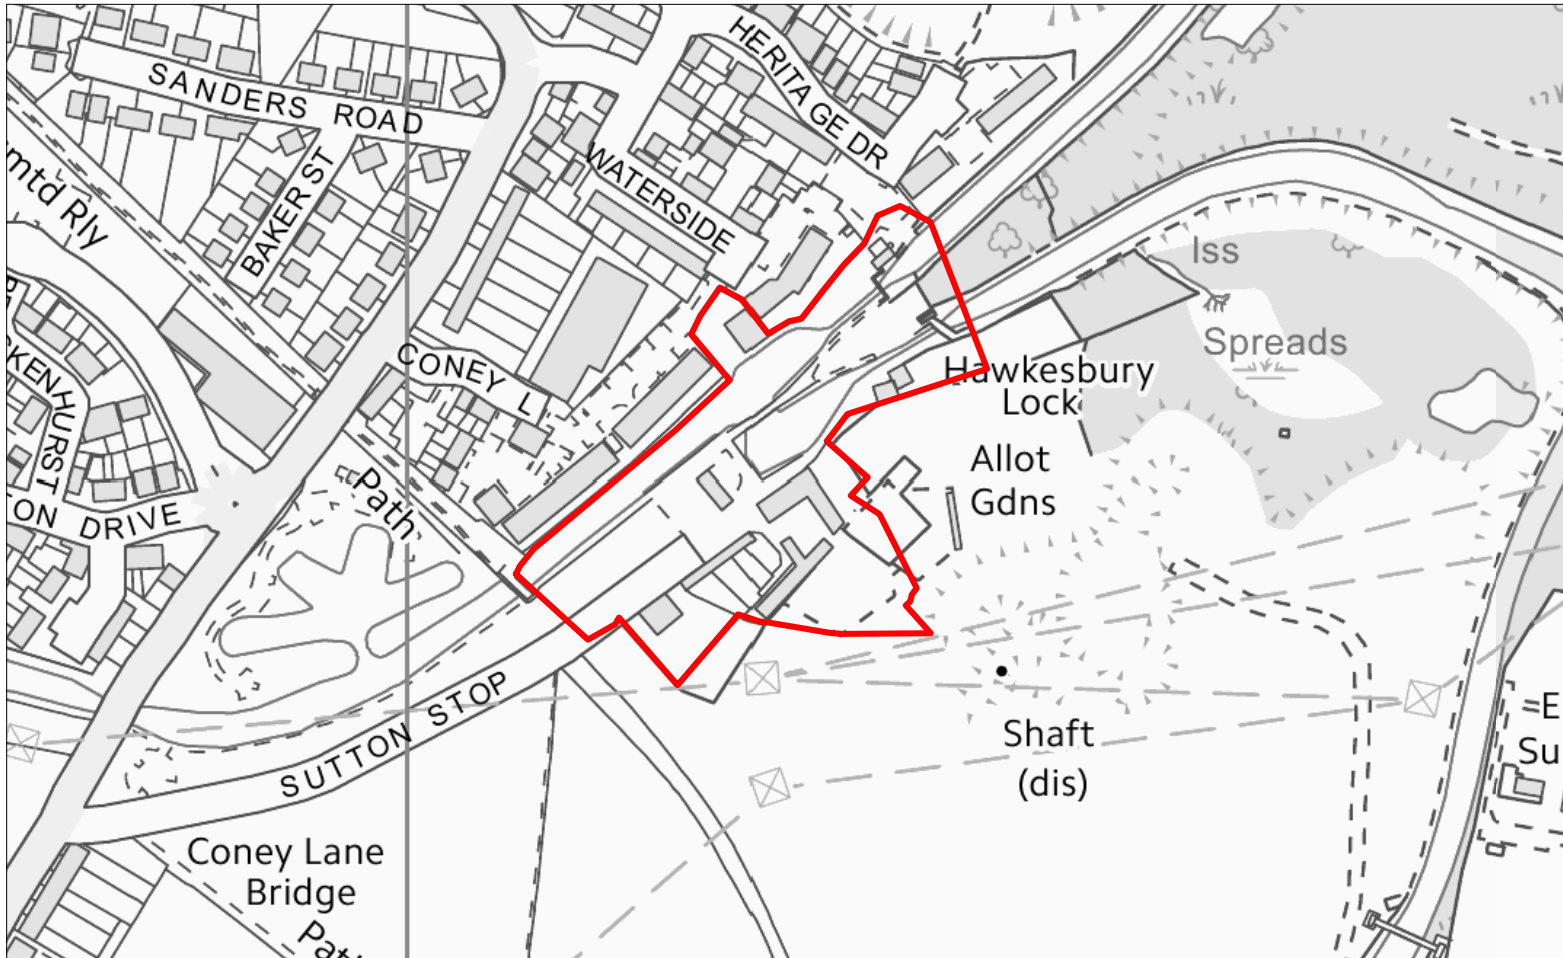

Appendix B - Conservation areas

Contains Ordnance Survey data (C) Crown copyright and database rights 2015
 Nuneaton and Bedworth Borough Council
 100018416

Abbey Conservation Area

Scale 1:5000

Contains Ordnance Survey data (C) Crown copyright and
 database rights 2015
 Nuneaton and Bedworth Borough Council
 100018416

Bedworth Town Centre Conservation Area

Scale 1:5000

Contains Ordnance Survey data (C) Crown copyright and database rights 2015
 Nuneaton and Bedworth Borough Council
 100018416

Bulkington Conservation Area

Scale 1:2500

Contains Ordnance Survey data (C) Crown copyright and database rights 2015
 Nuneaton and Bedworth Borough Council
 100018416

Hawkesbury Junction Conservation Area

Scale 1:2500

Contains Ordnance Survey data (C) Crown copyright and database rights 2015
 Nuneaton and Bedworth Borough Council
 100018416