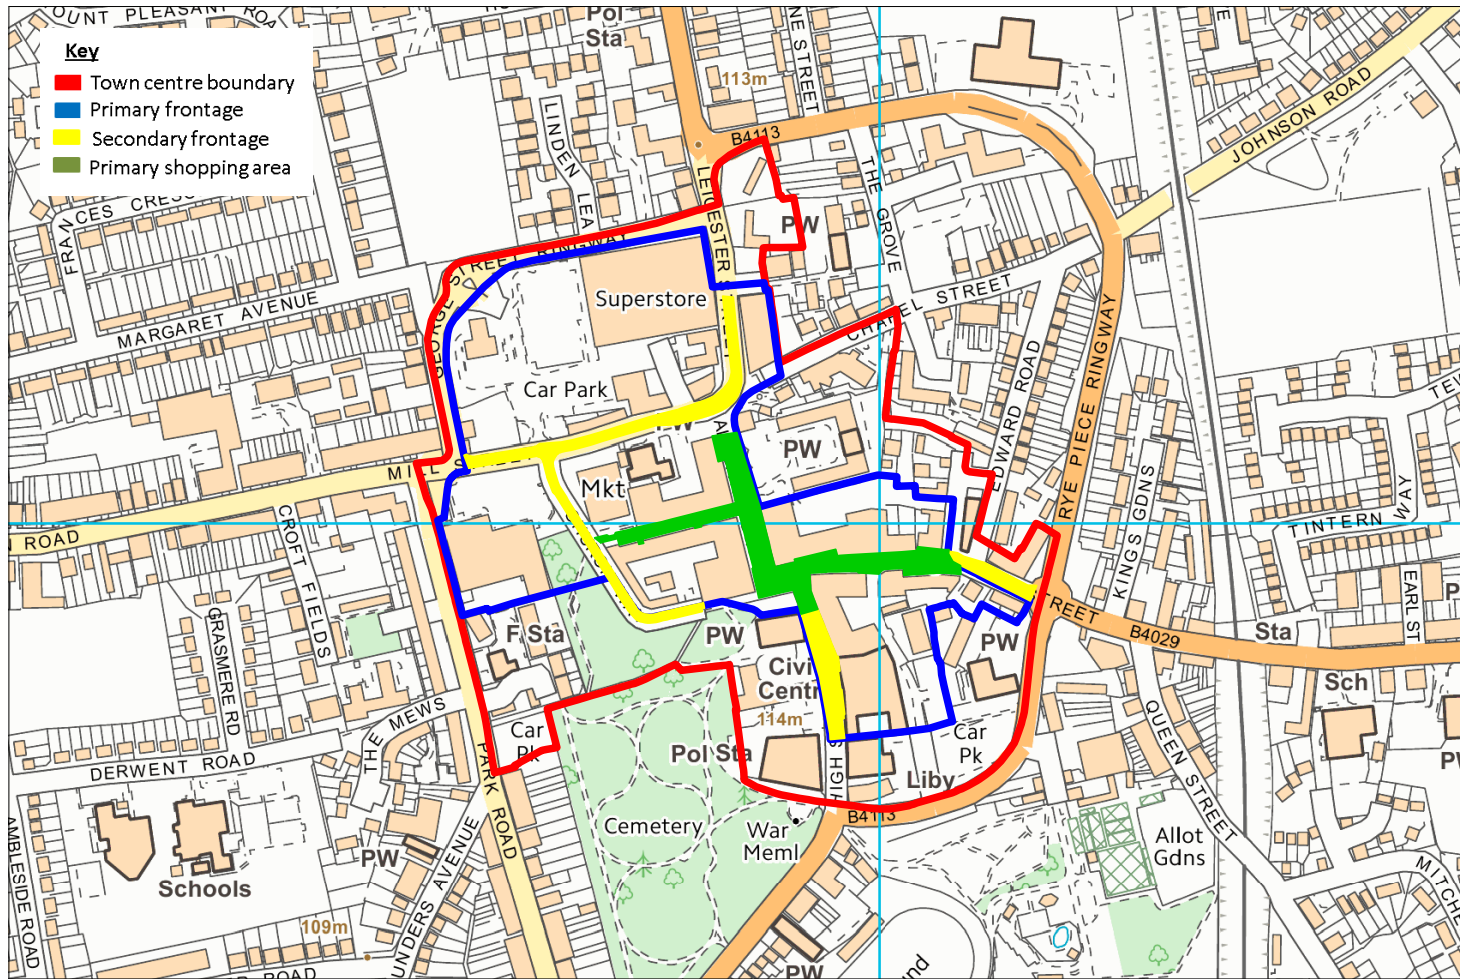

Scale 1:5000

Contains Ordnance Survey data (C) Crown copyright and
 database rights 2015
 Nuneaton and Bedworth Borough Council
 100018416

Nuneaton Town Centre
 Scale 1:10000

Appendix D - Town centre primary and secondary frontages