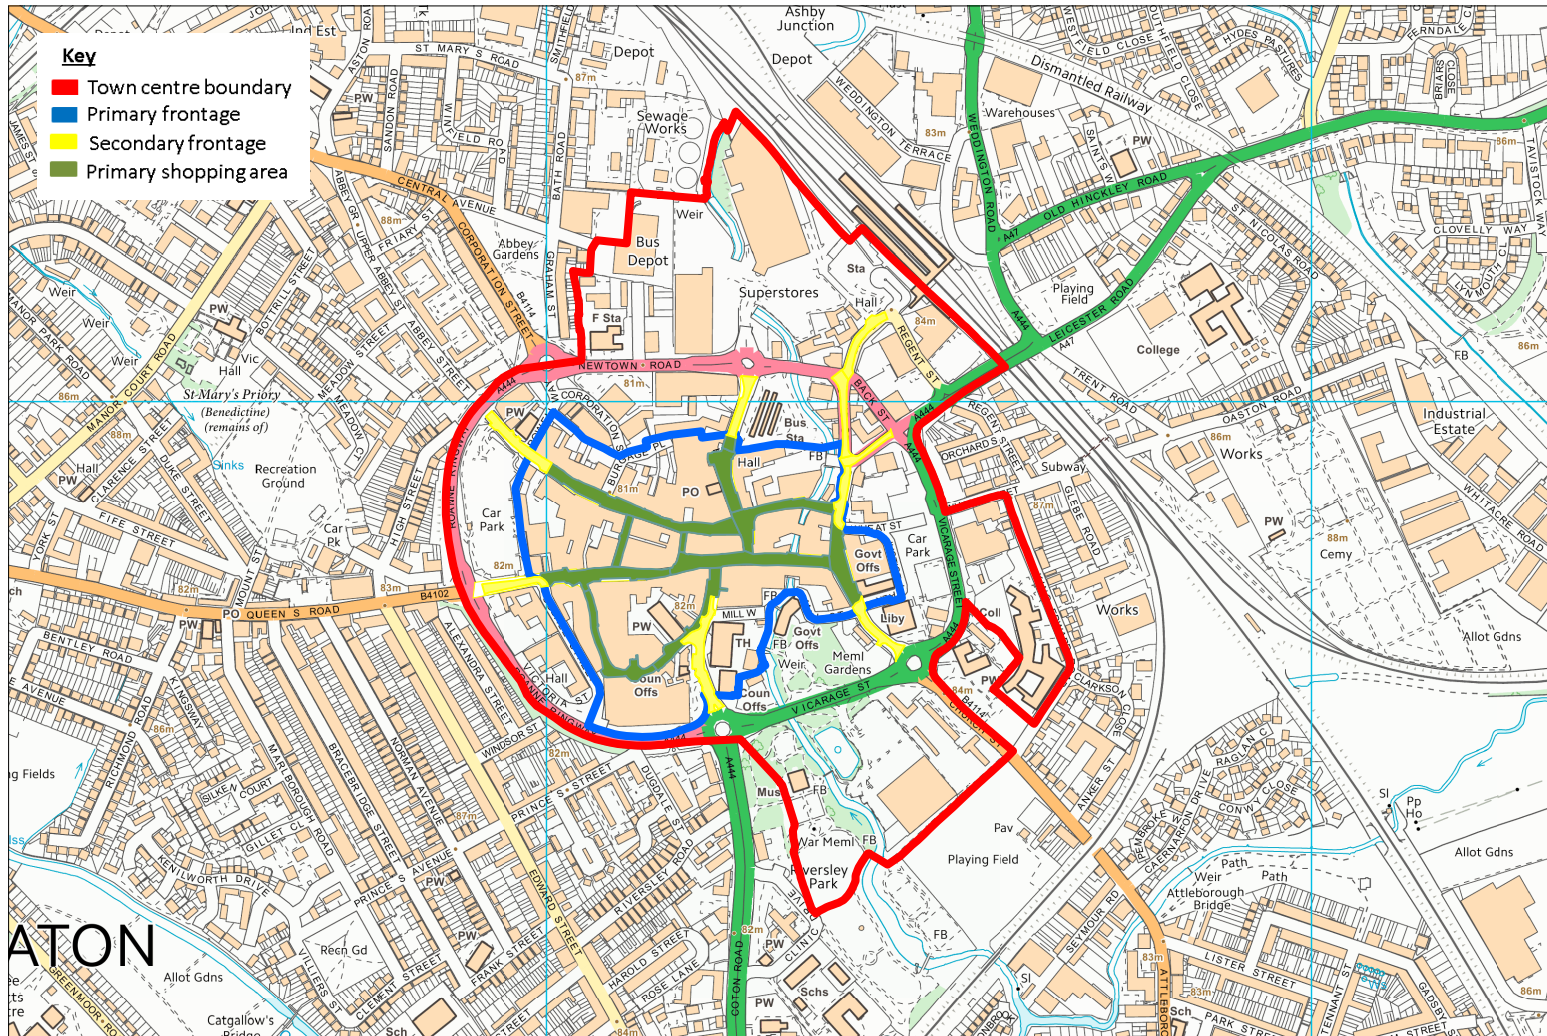

Contains Ordnance Survey data (C) Crown copyright and database rights 2012
Nuneaton and Bedworth Borough Council
100018416