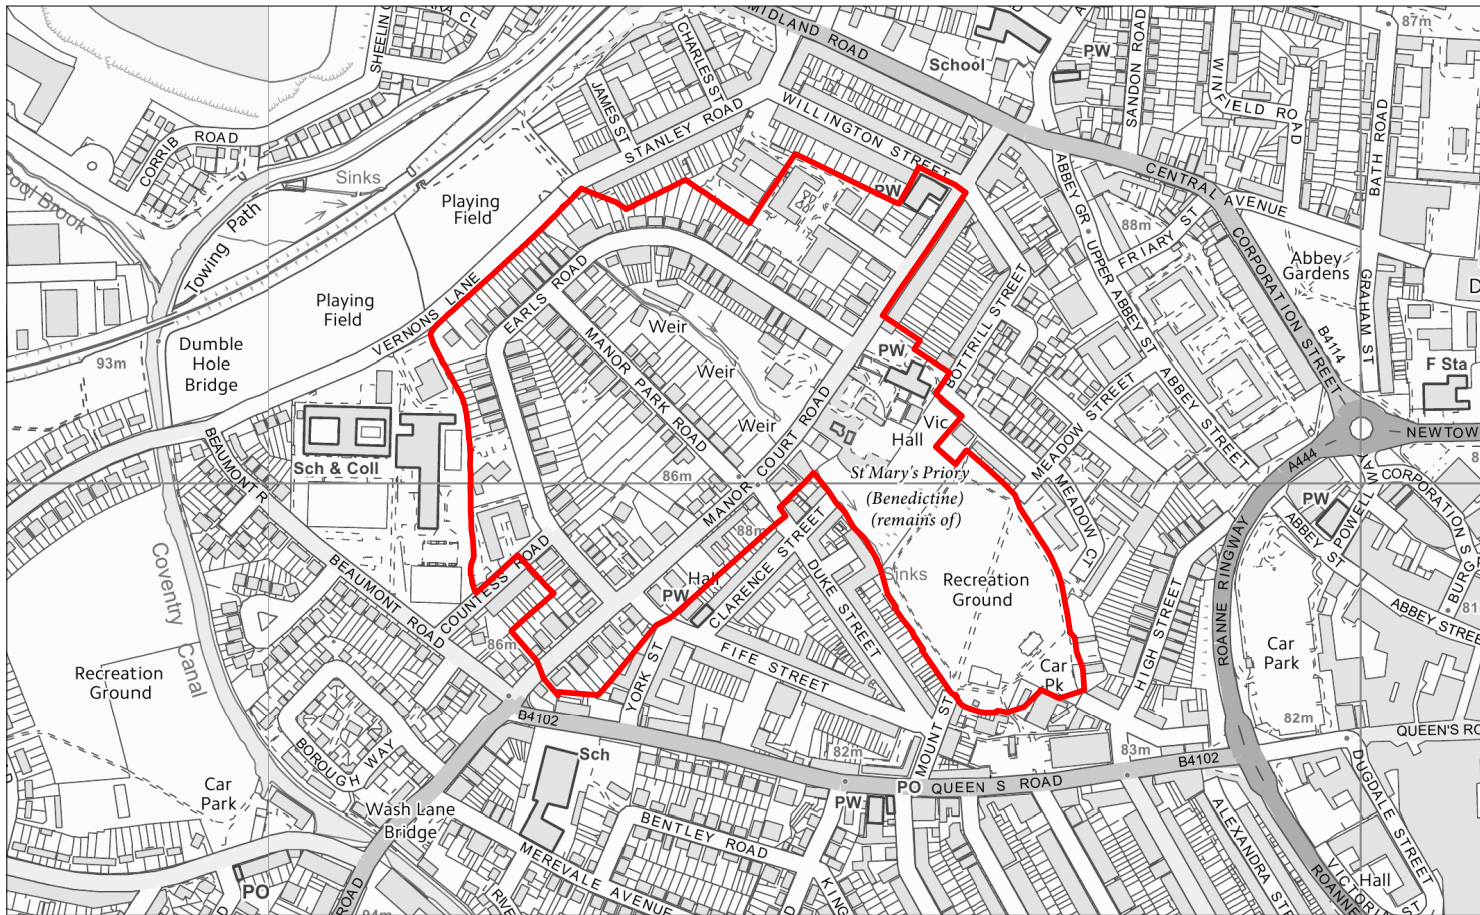

Appendix B - Conservation areas

Contains Ordnance Survey data (C) Crown copyright and database rights 2015
 Nuneaton and Bedworth Borough Council
 100018416

Abbey Conservation Area

Scale 1:5000

Contains Ordnance Survey data (C) Crown copyright and
 database rights 2015
 Nuneaton and Bedworth Borough Council
 100018416

Bedworth Town Centre Conservation Area

Scale 1:5000

Contains Ordnance Survey data (C) Crown copyright and database rights 2015
 Nuneaton and Bedworth Borough Council
 100018416

Bulkington Conservation Area

Scale 1:2500

Contains Ordnance Survey data (C) Crown copyright and database rights 2015
 Nuneaton and Bedworth Borough Council
 100018416

Hawkesbury Junction Conservation Area

Scale 1:2500

Contains Ordnance Survey data (C) Crown copyright and database rights 2015
 Nuneaton and Bedworth Borough Council
 100018416