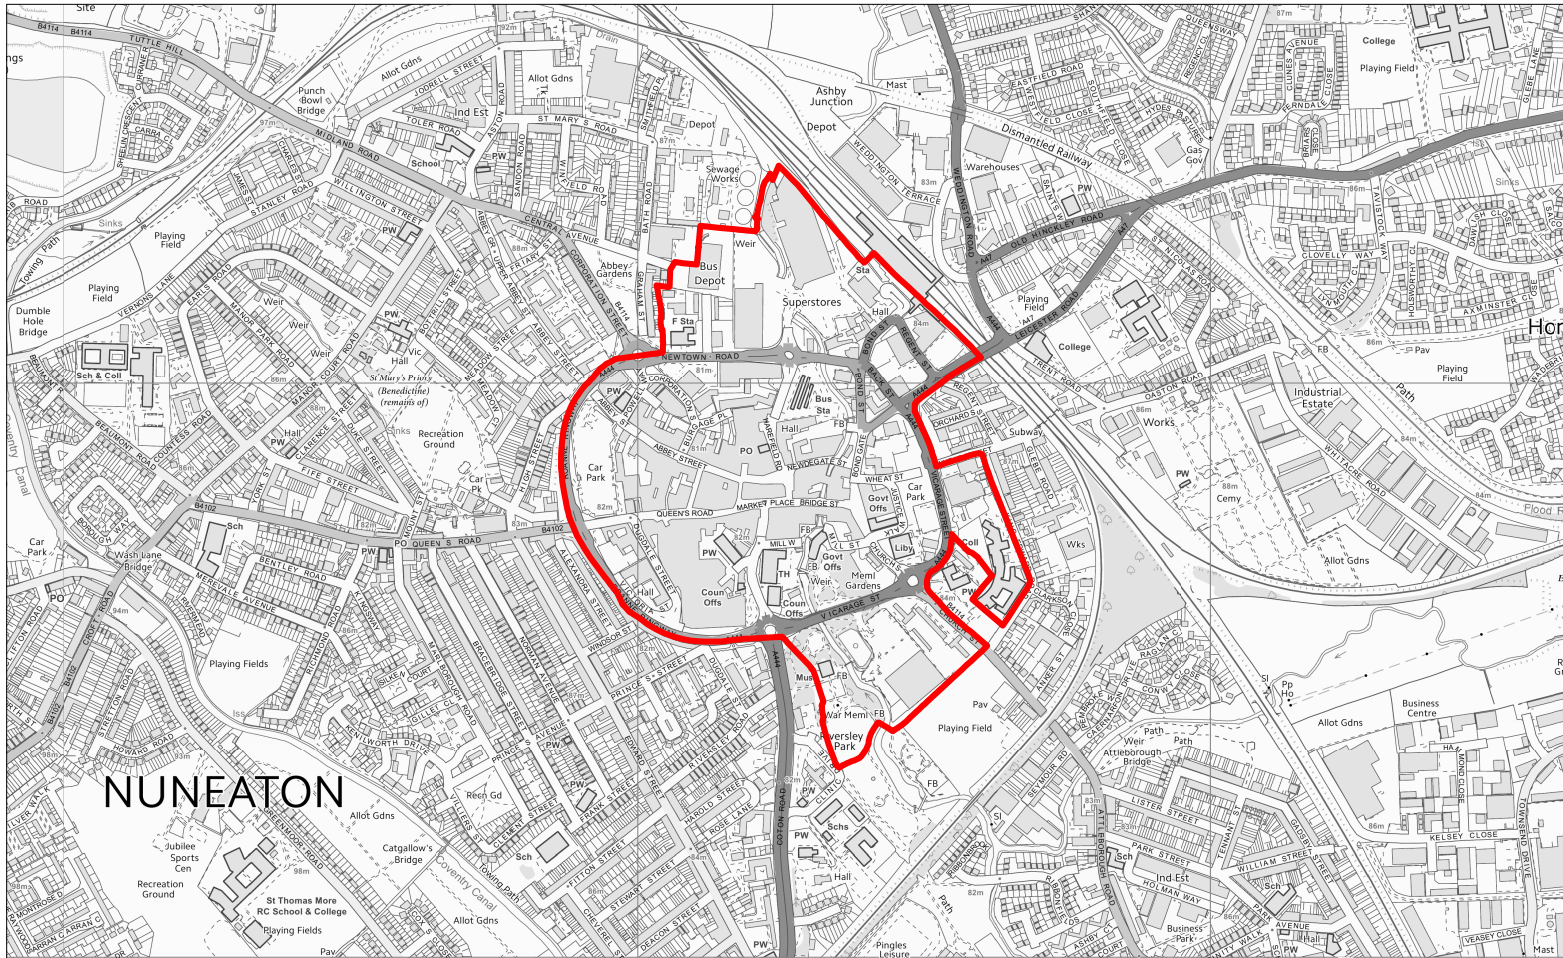

Scale 1:2500

Contains Ordnance Survey data (C) Crown copyright and database rights 2015
 Nuneaton and Bedworth Borough Council
 100018416

Hawkesbury Junction Conservation Area

Scale 1:2500

Contains Ordnance Survey data (C) Crown copyright and database rights 2015
 Nuneaton and Bedworth Borough Council
 100018416

Nuneaton Town Centre Conservation Area

Scale 1:6000

Appendix C - Town centres

Contains Ordnance Survey data (C) Crown copyright and database rights 2015
 Nuneaton and Bedworth Borough Council
 100018416

Bedworth Town Centre

Scale 1:5000

Contains Ordnance Survey data (C) Crown copyright and
 database rights 2015
 Nuneaton and Bedworth Borough Council
 100018416

Nuneaton Town Centre
 Scale 1:10000

Appendix D - Town centre primary and secondary frontages