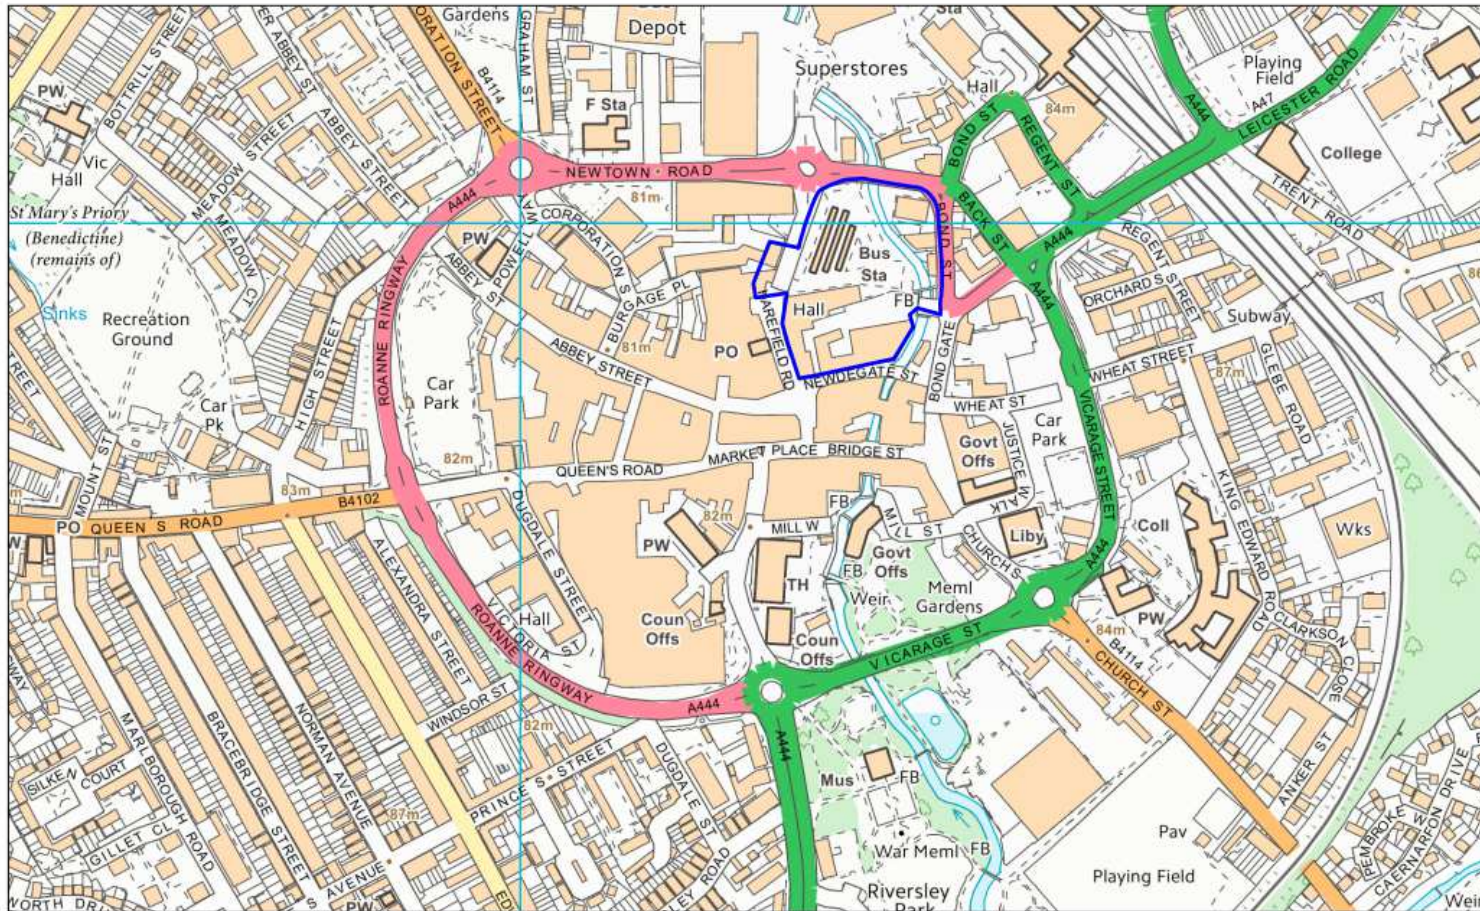

Appendix E - Café quarter

Contains Ordnance Survey data (C) Crown copyright and database rights 2015
Nuneaton and Bedworth Borough Council
100018416

Cafe Quarter

Scale 1:5000