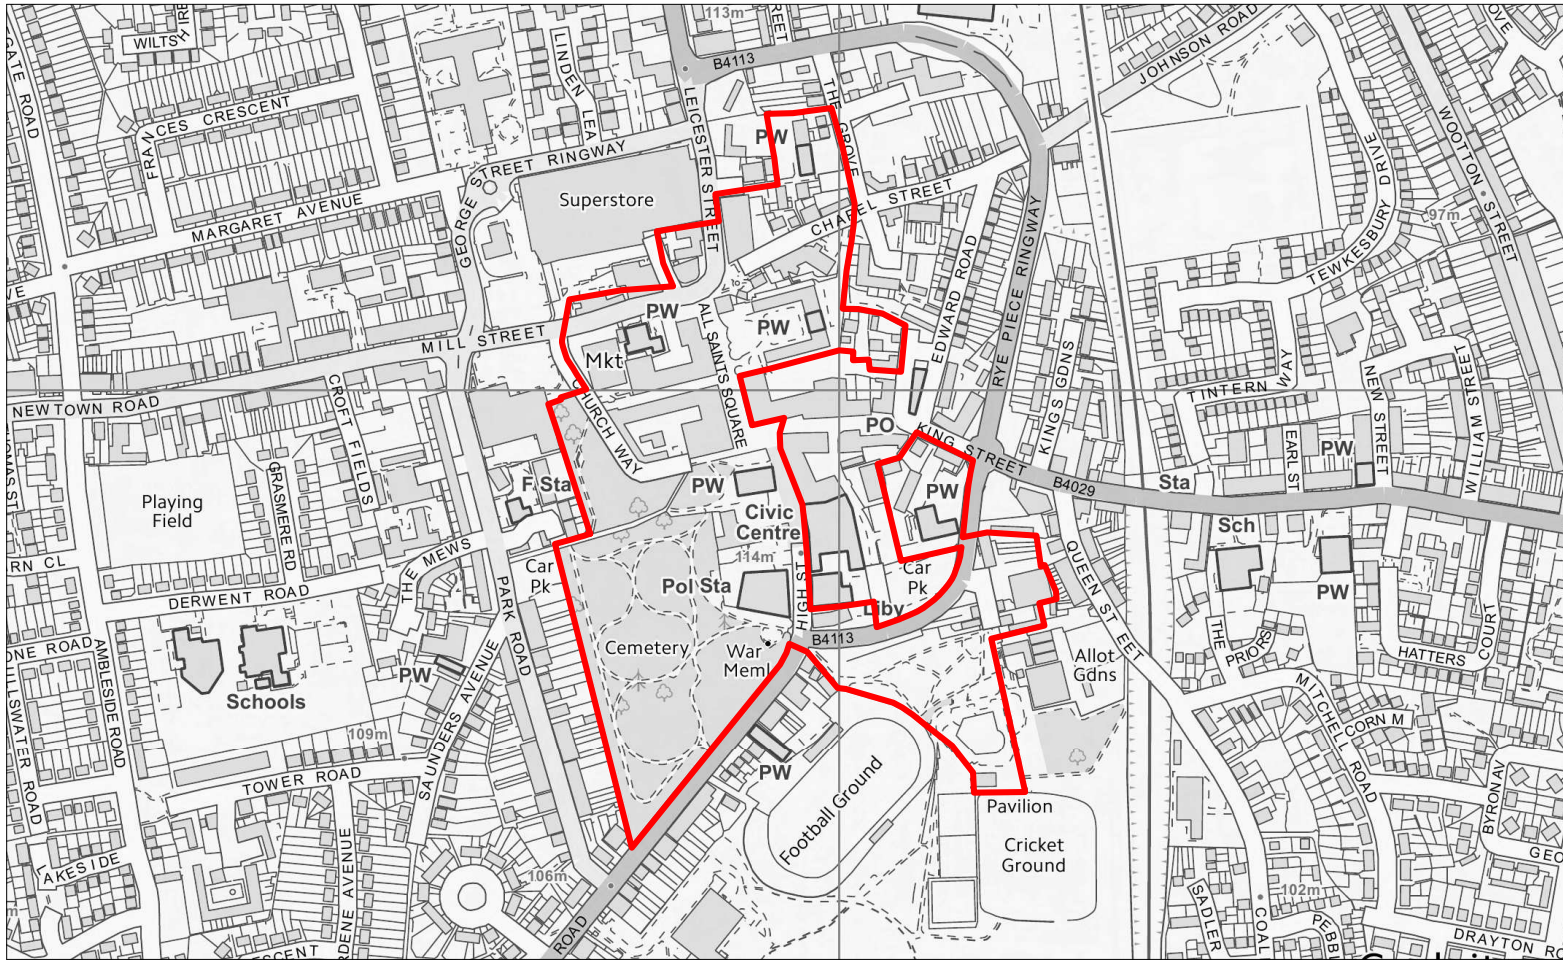

Appendix B - Conservation areas

Contains Ordnance Survey data (C) Crown copyright and database rights 2015
 Nuneaton and Bedworth Borough Council
 100018416

Abbey Conservation Area

Scale 1:5000

Contains Ordnance Survey data (C) Crown copyright and
 database rights 2015
 Nuneaton and Bedworth Borough Council
 100018416

Bedworth Town Centre Conservation Area

Scale 1:5000

Contains Ordnance Survey data (C) Crown copyright and database rights 2015
 Nuneaton and Bedworth Borough Council
 100018416

Bulkington Conservation Area

Scale 1:2500

Contains Ordnance Survey data (C) Crown copyright and database rights 2015
 Nuneaton and Bedworth Borough Council
 100018416

Hawkesbury Junction Conservation Area

Scale 1:2500

Contains Ordnance Survey data (C) Crown copyright and database rights 2015
 Nuneaton and Bedworth Borough Council
 100018416

Appendix E - Café quarter

Contains Ordnance Survey data (C) Crown copyright and database rights 2015
 Nuneaton and Bedworth Borough Council
 100018416

Cafe Quarter

Scale 1:5000