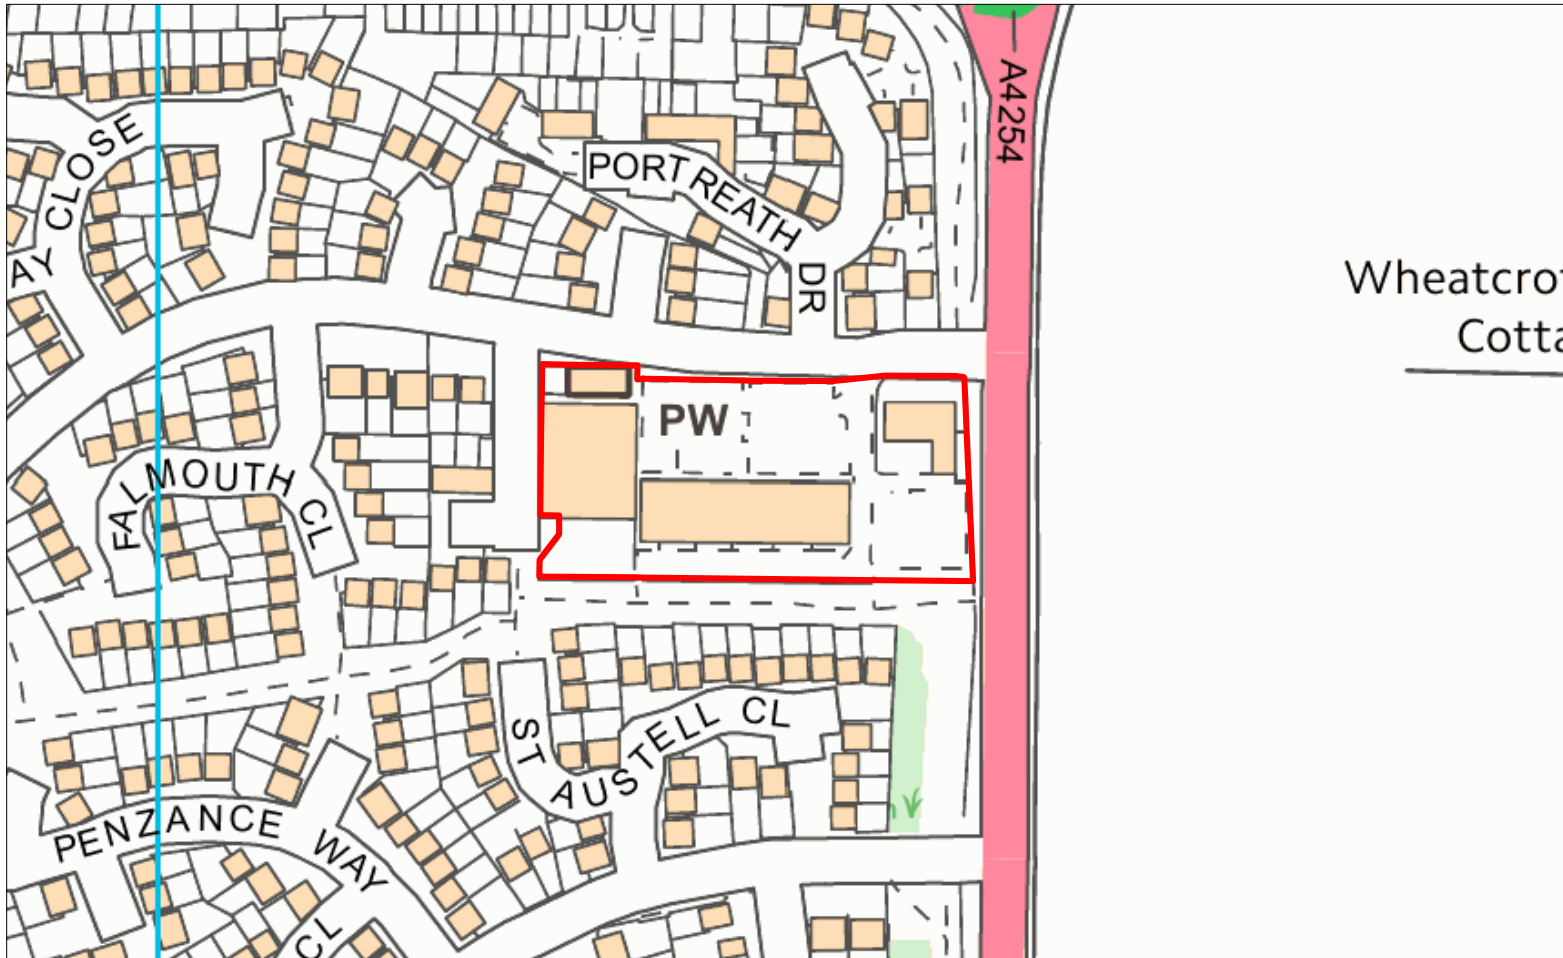

Contains Ordnance Survey data (C) Crown copyright and database rights 2015
 Nuneaton and Bedworth Borough Council
 100018416

Attleborough District Centre

Scale 1:2500

Contains Ordnance Survey data (C) Crown copyright and database rights 2015
 Nuneaton and Bedworth Borough Council
 100018416

Bulkington Village District Centre

Scale 1:2500

Contains Ordnance Survey data (C) Crown copyright and database rights 2015
Nuneaton and Bedworth Borough Council
100018416

Copper Beech Road District Centre

Scale 1:1250

Contains Ordnance Survey data (C) Crown copyright and database rights 2015
Nuneaton and Bedworth Borough Council
100018416

Horeston Grange District Centre

Scale 1:2000

Contains Ordnance Survey data (C) Crown copyright and database rights 2015
 Nuneaton and Bedworth Borough Council
 100018416