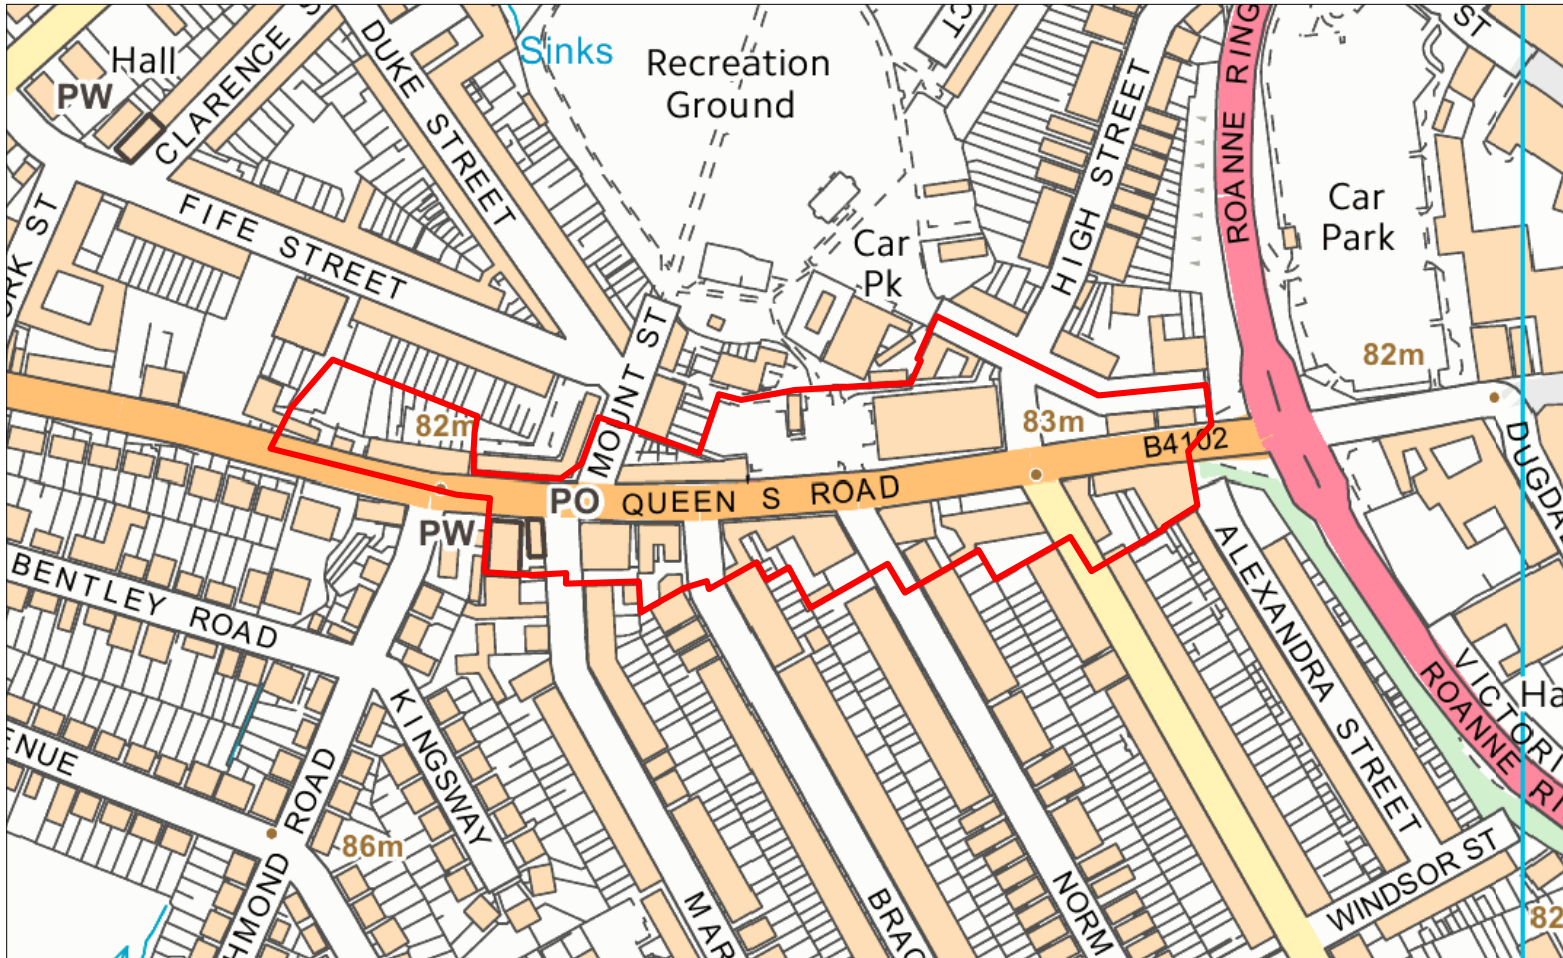

Scale 1:1250

Contains Ordnance Survey data (C) Crown copyright and database rights 2015
Nuneaton and Bedworth Borough Council
100018416

Horeston Grange District Centre

Scale 1:2000

Contains Ordnance Survey data (C) Crown copyright and database rights 2015
 Nuneaton and Bedworth Borough Council
 100018416