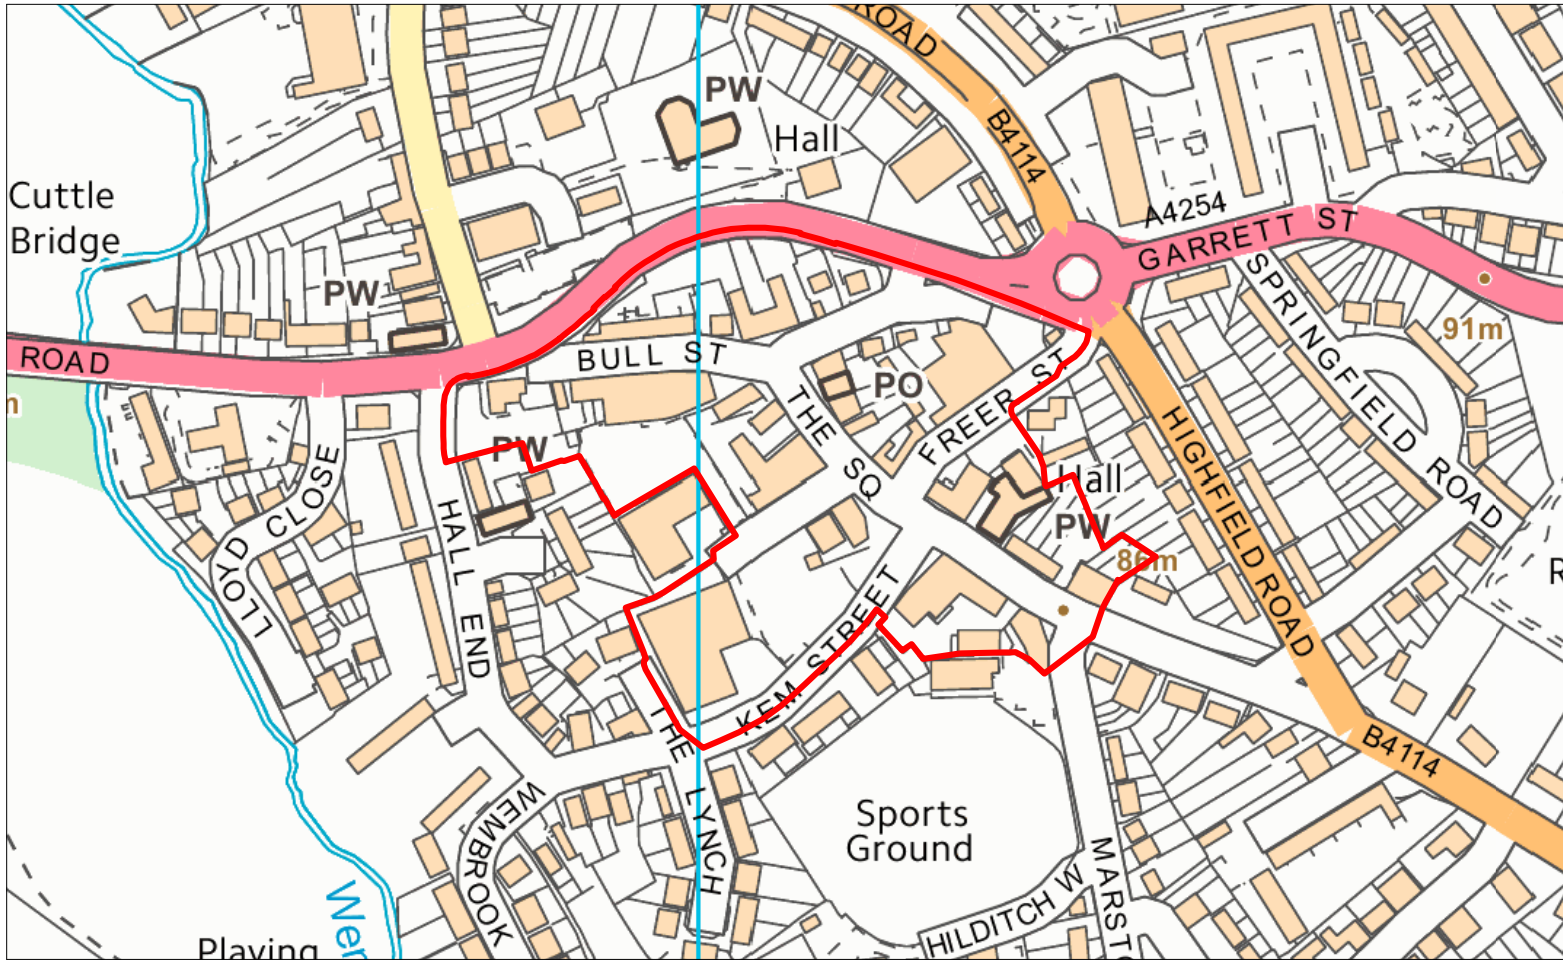

Appendix F - District centres

Contains Ordnance Survey data (C) Crown copyright and database rights 2015
Nuneaton and Bedworth Borough Council
100018416

Abbey Green District Centre

Scale 1:2500

Scale
0 25 50 75 100 m

Contains Ordnance Survey data (C) Crown copyright and database rights 2015
 Nuneaton and Bedworth Borough Council
 100018416

Attleborough District Centre

Scale 1:2500

Contains Ordnance Survey data (C) Crown copyright and database rights 2015
 Nuneaton and Bedworth Borough Council
 100018416

Bulkington Village District Centre

Scale 1:2500

Contains Ordnance Survey data (C) Crown copyright and database rights 2015
Nuneaton and Bedworth Borough Council
100018416

Copper Beech Road District Centre

Queens Road District Centre

Scale 1:2500