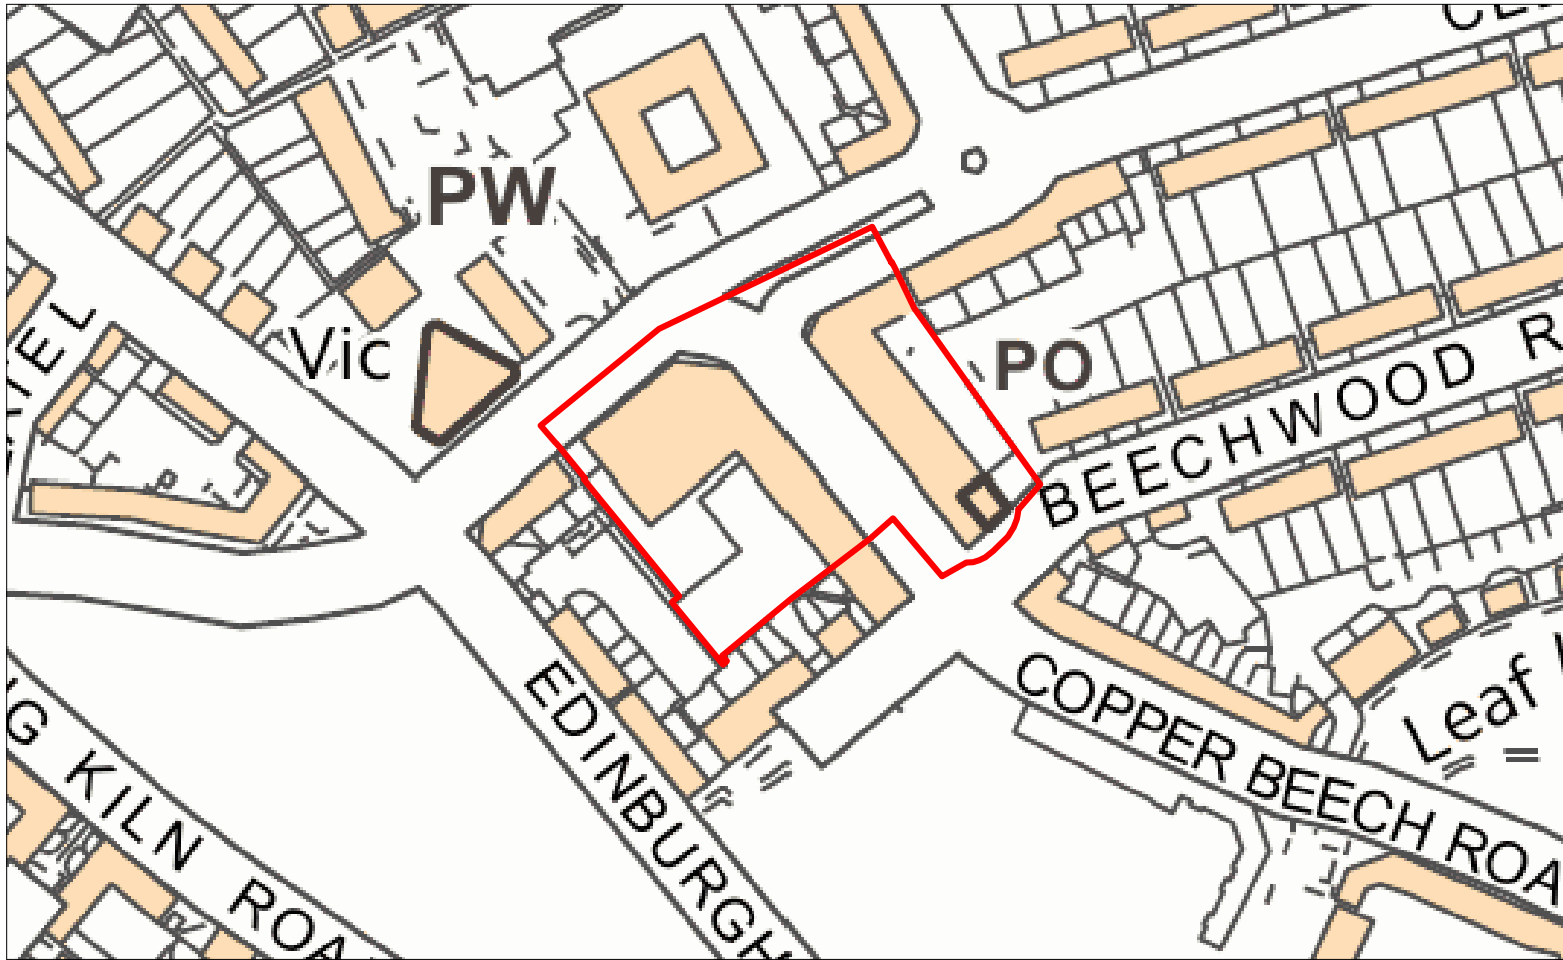

Appendix F - District centres

Contains Ordnance Survey data (C) Crown copyright and database rights 2015
Nuneaton and Bedworth Borough Council
100018416

Abbey Green District Centre

Scale 1:2500

Scale
0 25 50 75 100 m

Contains Ordnance Survey data (C) Crown copyright and database rights 2015
 Nuneaton and Bedworth Borough Council
 100018416

Attleborough District Centre

Scale 1:2500

Contains Ordnance Survey data (C) Crown copyright and database rights 2015
 Nuneaton and Bedworth Borough Council
 100018416

Bulkington Village District Centre

Scale 1:2500

Contains Ordnance Survey data (C) Crown copyright and database rights 2015
Nuneaton and Bedworth Borough Council
100018416

Copper Beech Road District Centre

Scale 1:1250

Contains Ordnance Survey data (C) Crown copyright and database rights 2015
Nuneaton and Bedworth Borough Council
100018416

Horeston Grange District Centre

Scale 1:2000

Contains Ordnance Survey data (C) Crown copyright and database rights 2015
 Nuneaton and Bedworth Borough Council
 100018416