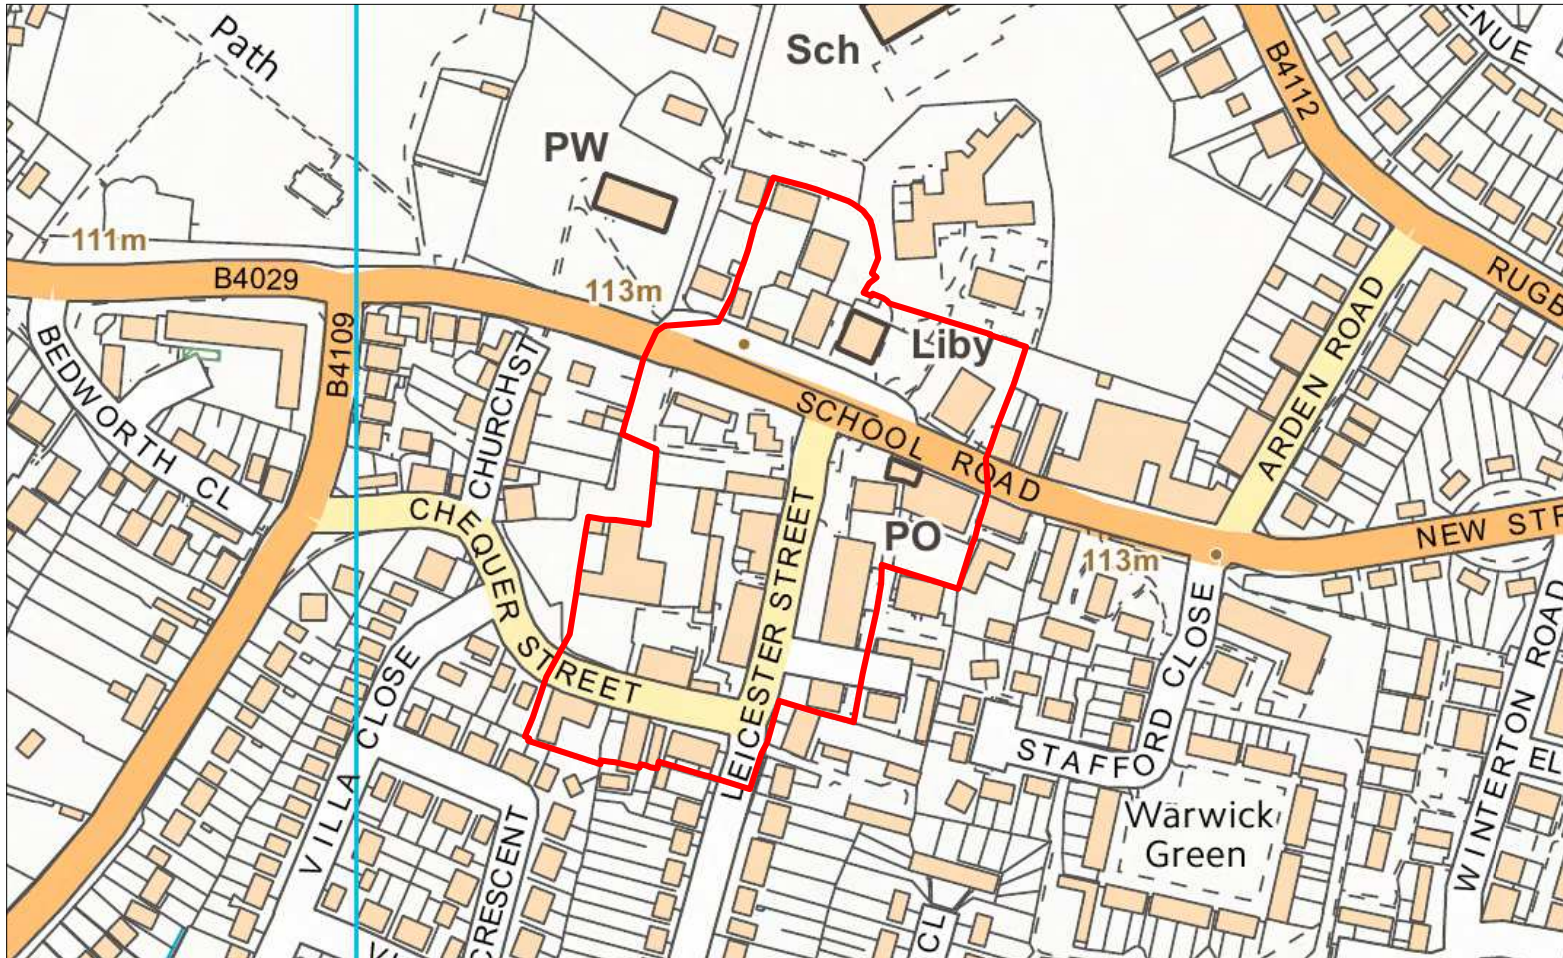

Appendix F - District centres

Contains Ordnance Survey data (C) Crown copyright and database rights 2015
Nuneaton and Bedworth Borough Council
100018416

Abbey Green District Centre

Scale 1:2500

Scale
0 25 50 75 100 m

Contains Ordnance Survey data (C) Crown copyright and database rights 2015
 Nuneaton and Bedworth Borough Council
 100018416

Attleborough District Centre

Scale 1:2500

Contains Ordnance Survey data (C) Crown copyright and database rights 2015
 Nuneaton and Bedworth Borough Council
 100018416

Bulkington Village District Centre

Scale 1:2500

Contains Ordnance Survey data (C) Crown copyright and database rights 2015
Nuneaton and Bedworth Borough Council
100018416

Copper Beech Road District Centre

Scale 1:1250

Contains Ordnance Survey data (C) Crown copyright and database rights 2015
Nuneaton and Bedworth Borough Council
100018416

Horeston Grange District Centre

Scale 1:2000

Contains Ordnance Survey data (C) Crown copyright and database rights 2015
 Nuneaton and Bedworth Borough Council
 100018416