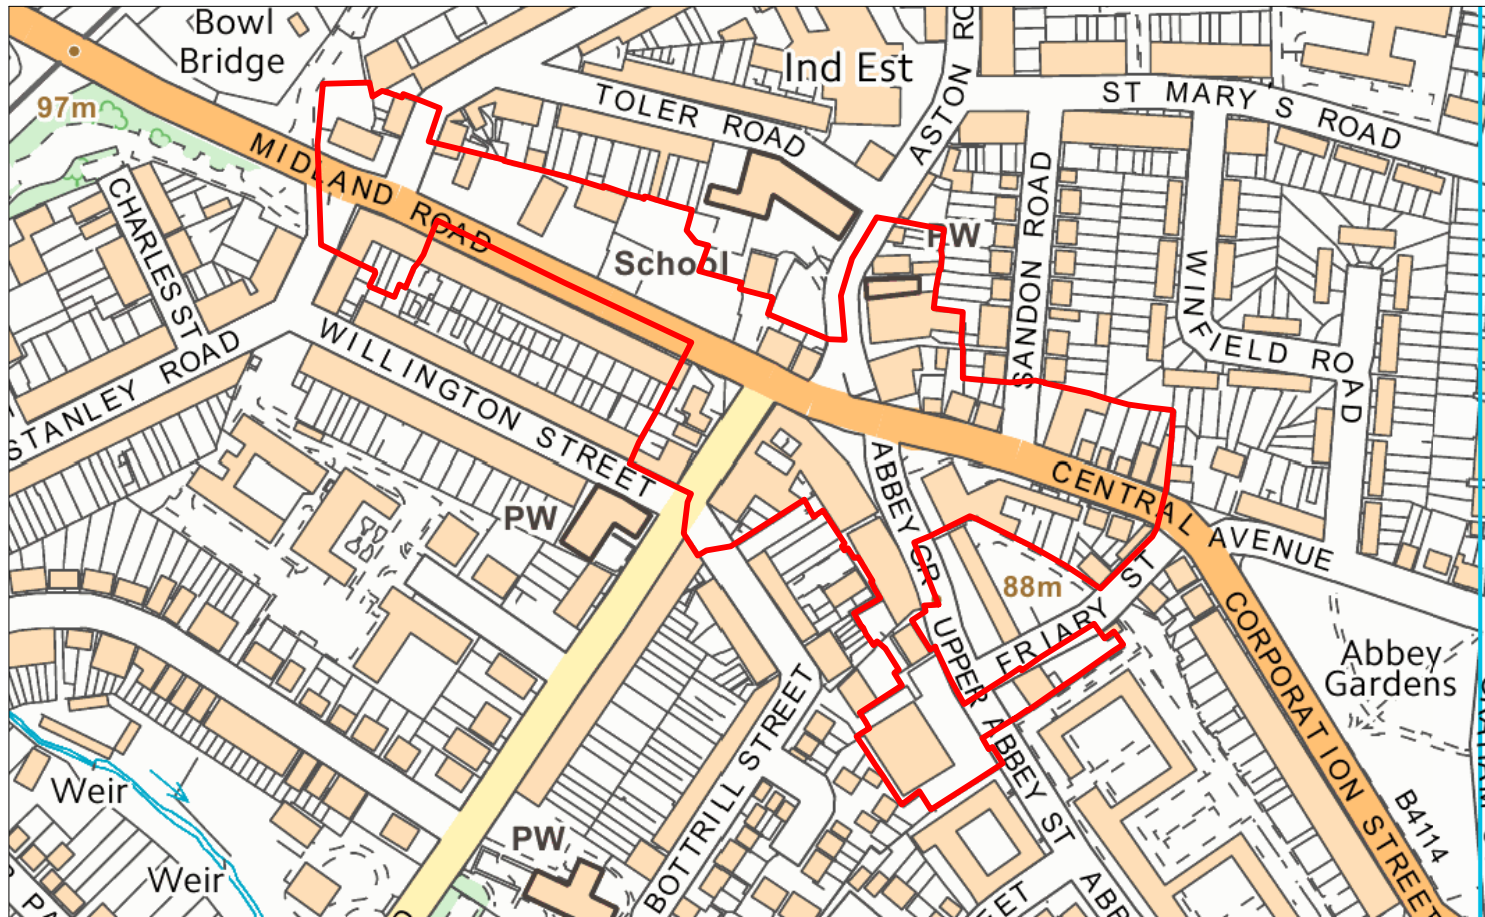

Appendix F - District centres

Contains Ordnance Survey data (C) Crown copyright and database rights 2015
Nuneaton and Bedworth Borough Council
100018416

Abbey Green District Centre

Scale 1:2500

Scale
0 25 50 75 100 m

Contains Ordnance Survey data (C) Crown copyright and database rights 2015
 Nuneaton and Bedworth Borough Council
 100018416

Attleborough District Centre

Scale 1:2500

Contains Ordnance Survey data (C) Crown copyright and database rights 2015
 Nuneaton and Bedworth Borough Council
 100018416

Bulkington Village District Centre

Scale 1:2500

Contains Ordnance Survey data (C) Crown copyright and database rights 2015
Nuneaton and Bedworth Borough Council
100018416

Copper Beech Road District Centre

Scale 1:1250

Contains Ordnance Survey data (C) Crown copyright and database rights 2015
Nuneaton and Bedworth Borough Council
100018416

Horeston Grange District Centre

Scale 1:2000

Contains Ordnance Survey data (C) Crown copyright and database rights 2015
 Nuneaton and Bedworth Borough Council
 100018416